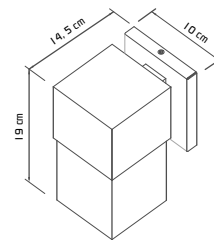

5266
Arandela Álamo com Policarbonato
01 Lâmpadas Fluor. Compacta ou LED

Material: Alumínio e Policarbonato UV

Base: E-27

Cores disponíveis:
Branco Brilho, Branco Fosco,
Preto Brilho, Preto Fosco, Preto
Microtexturizado e Marrom