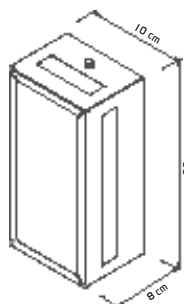

Cores disponíveis:

Branco Brilho, Branco Fosco, Preto Brilho, Preto Fosco, Preto Microtexturizado e Marrom