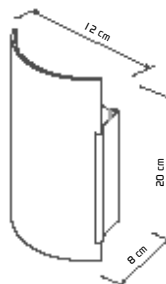

552
Arandela Glass Simple Reta
01 Lâmpada Fluor. Compacta ou LED

Material: Alumínio e Vidro

Base: E-27

Cores disponíveis:
Branco Brilho, Branco Fosco,
Preto Brilho, Preto Fosco, Preto
Microtexturizado e Marrom