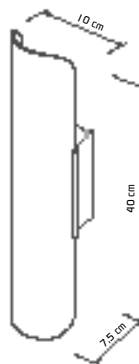

551
Arandela Glass Dupla Arredondada
02 Lâmpadas Fluor. Compacta ou LED

Material: Alumínio e Vidro

Base: E-27

Cores disponíveis:
Branco Brilho, Branco Fosco,
Preto Brilho, Preto Fosco, Preto
Microtexturizado e Marrom