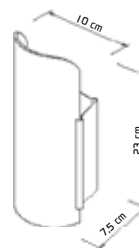

550
Arandela Glass Simple Arredondada
01 Lâmpada Fluor. Compacta ou LED

Material: Alumínio e Vidro

Base: E-27

Cores disponíveis:
Branco Brilho, Branco Fosco,
Preto Brilho, Preto Fosco, Preto
Microtexturizado e Marrom