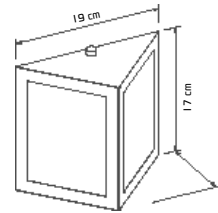

511
Arandela Triangular 17cm
01 Lâmpada Fluor. Compacta ou LED

Material: Alumínio e Vidro

Base: E-27

Cores disponíveis:
Branco Brilho, Branco Fosco,
Preto Brilho, Preto Fosco, Preto
Microtexturizado e Marrom