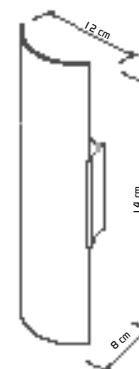

553
Arandela Glass Dupla Reta
02 Lâmpadas Fluor. Compacta ou LED

Material: Alumínio e Vidro

Base: E-27

Cores disponíveis:
Branco Brilho, Branco Fosco,
Preto Brilho, Preto Fosco, Preto
Microtexturizado e Marrom