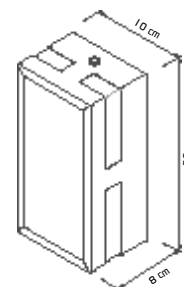

Cores disponíveis:

Branco Brilho, Branco Fosco, Preto Brilho, Preto Fosco, Preto Microtexturizado e Marrom