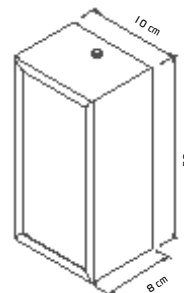

Cores disponíveis:

Branco Brilho, Branco Fosco, Preto Brilho, Preto Fosco, Preto Microtexturizado e Marrom