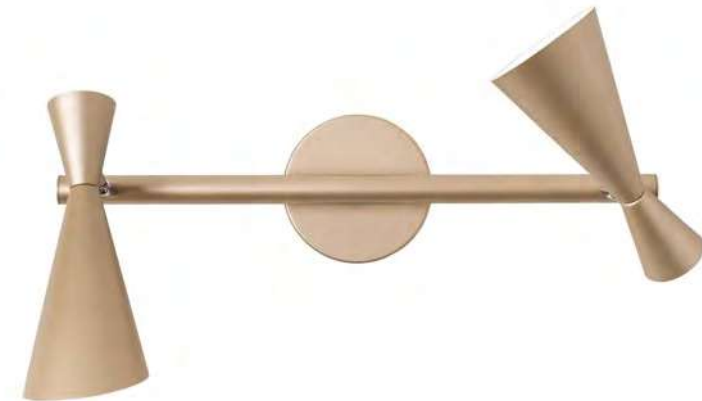

2 E27
Bulbo LED até 10W
Cúpula D 11 x C 30
C 59
P 37
A 48
Canopla D 15
Distância canopla-varão 3

Opções de Personalização: cores e articulação de movimento da cúpula. Veja na página final desta linha.

Modelo em alumínio pintado ou lixado ou polido e com foco de luz direcionável. Ligação direta.

Tensão: 127V/220V | Uso interno.

2 E27
LED Bulb up to 10W
Dome D 11 x L 30
L 59
Dp 37
H 48
Ceiling canopy D 15
Distance ceiling canopy-rod 3

Customization Options: colors and dome swivel joint. Check on the last page of this family.

Brushed or painted or polished aluminum lamp with directable spotlight. Direct connection to the electric current.

Voltage: 127V/220V | Indoor use.