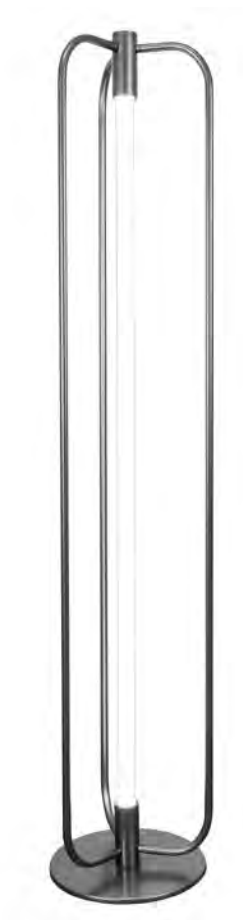

Luminária de Piso Opus 9598 · Opus Floor Lamp

1 Lâmpada tubo LED T8 20W
D 26 x A 127

*1 LED tube Light T8 20W
D 26 x H 127*

Opções de Personalização: cores.*
Veja na página final desta linha.
*Padrão: rabicho preto.

Customization Options: colors.
Check on the last page of this family.
Standart: black power cord with foot switch.

Modelo em alumínio pintado ou polido.

Painted or polished aluminum lamp.

Tensão: 127V/220V | Uso interno.

Voltage: 127V/220V | Indoor use.