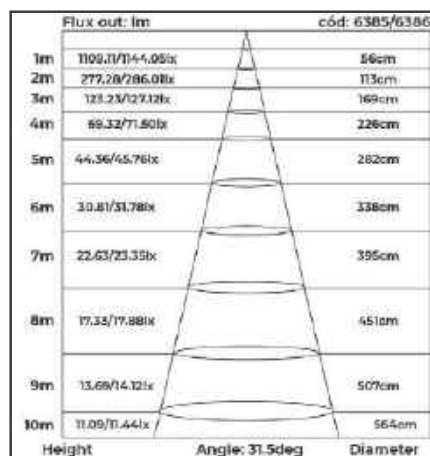

downlight led de sobrepor
POWERUS 4 LEDS