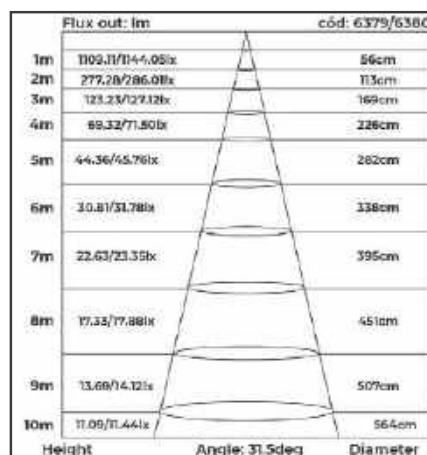

GRÁFICOS DE CURVAS TÉCNICAS LINHA SOF

downlight led embutir
POWERUS 1 LED

downlight led embutir
POWERUS 2 LEDS

downlight led embutir
POWERUS 3 LEDS

downlight led embutir
POWERUS 4 LEDS

downlight led embutir
POWERUS 5 LEDS