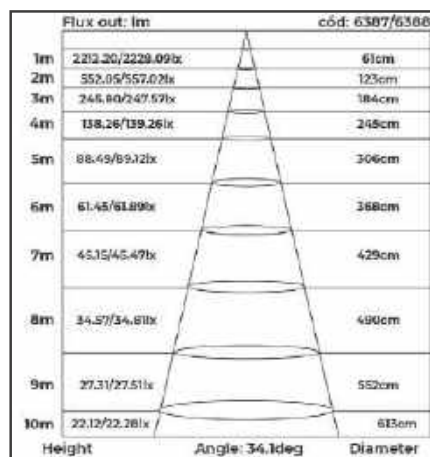

downlight led de sobrepor
POWERUS 9 LEDS