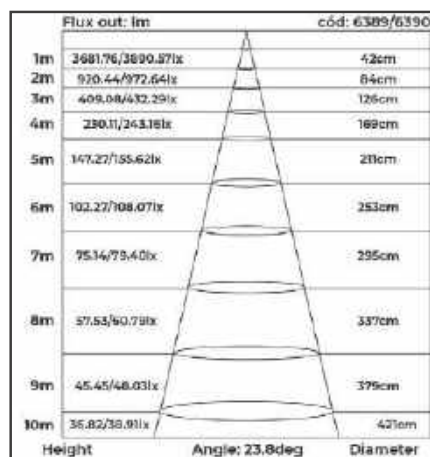

downlight led de sobrepor
POWERUS 5 LEDS