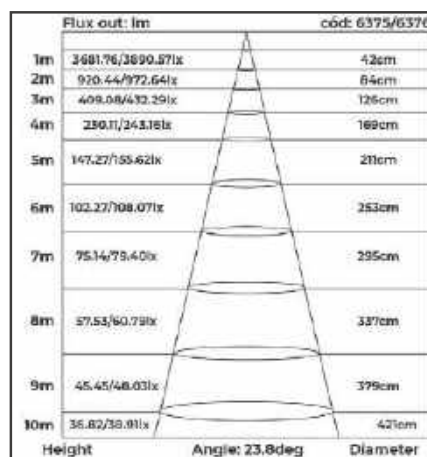

GRÁFICOS DE CURVAS TÉCNICAS LINHA SOF

downlight led embutir
POWERUS 1 LED

downlight led embutir
POWERUS 2 LEDS

downlight led embutir
POWERUS 3 LEDS

downlight led embutir
POWERUS 4 LEDS

downlight led embutir
POWERUS 5 LEDS