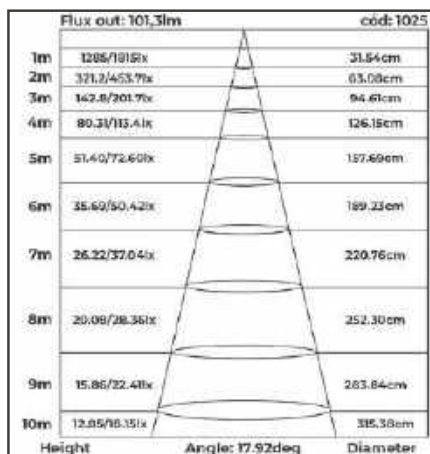

AR111 12° SOF