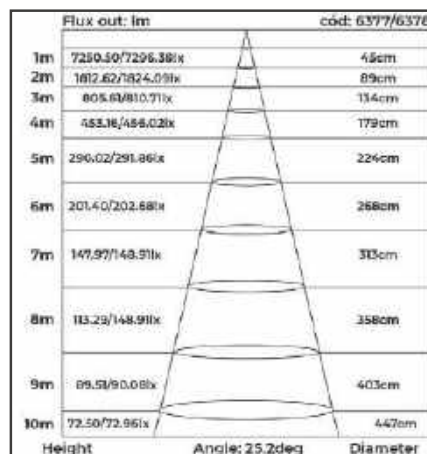

downlight led embutir
POWERUS 10 LEDS