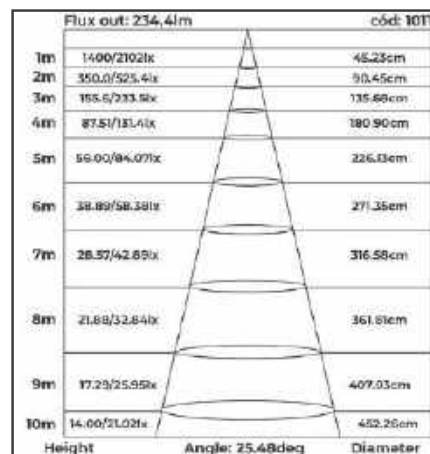

dicróica
MR16 SOF

PAR20 SOF

PAR30 SOF