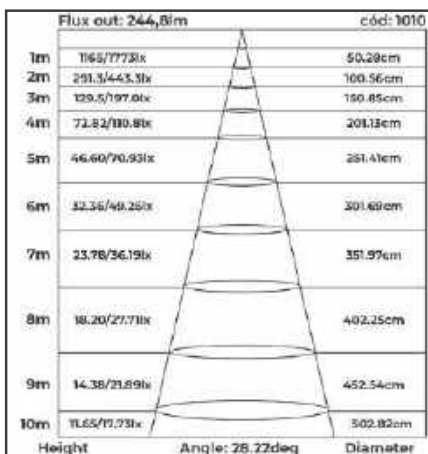

dicróica
MR16 SOF

PAR20 SOF

PAR30 SOF