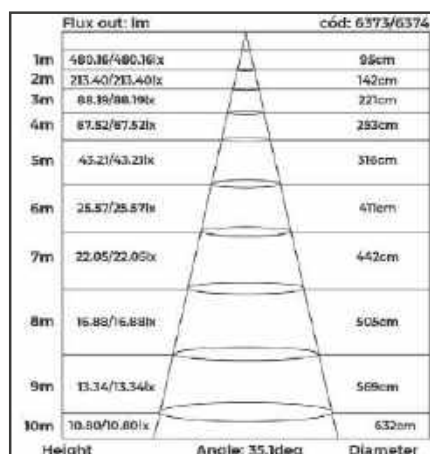

GRÁFICOS DE CURVAS TÉCNICAS LINHA SOF

downlight led embutir
POWERUS 1 LED

downlight led embutir
POWERUS 2 LEDS

downlight led embutir
POWERUS 3 LEDS

downlight led embutir
POWERUS 4 LEDS

downlight led embutir
POWERUS 5 LEDS