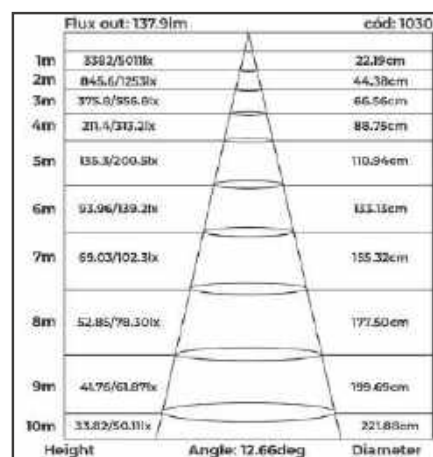

PAR20 SOF

PAR30 SOF

PAR38 SOF

AR111 12° SOF

AR111 12° SOF

VIVA A
EXPERIÊNCIA
DO SHOWROOM
NORDECOR

showroom
360
093
showroom

NORDECOR.