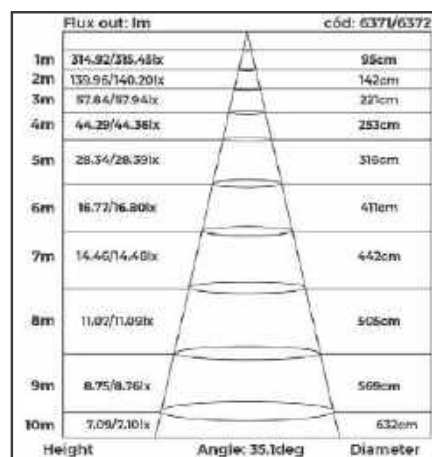

GRÁFICOS DE CURVAS TÉCNICAS LINHA SOF

downlight led embutir
POWERUS 1 LED

downlight led embutir
POWERUS 2 LEDS

downlight led embutir
POWERUS 3 LEDS

downlight led embutir
POWERUS 4 LEDS

downlight led embutir
POWERUS 5 LEDS