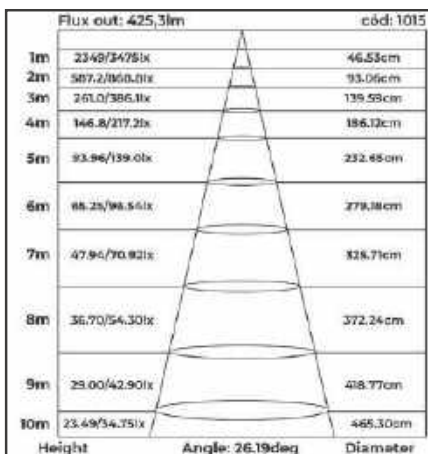

dicróica
MR16 SOF

PAR20 SOF

PAR30 SOF