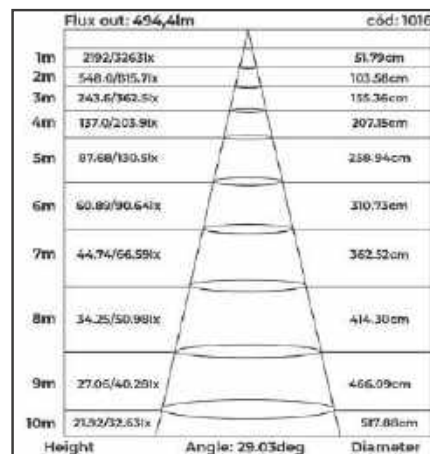

dicróica
MR16 SOF

PAR20 SOF

PAR30 SOF