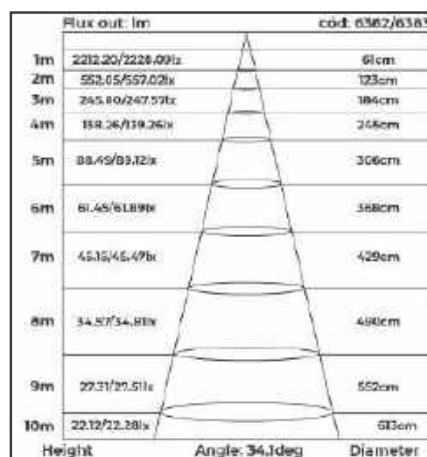

downlight led embutir
POWERUS 9 LEDS