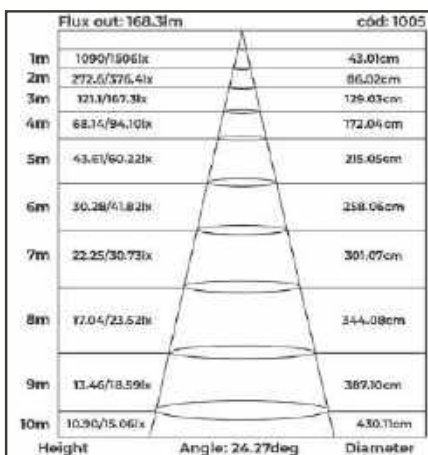

dicróica
MR16 SOF