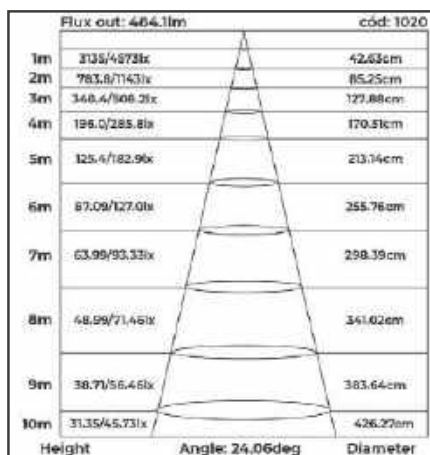

PAR38 SOF

AR111 12° SOF

AR111 12° SOF