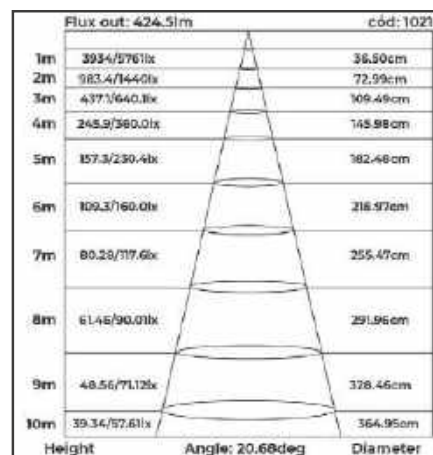

PAR38 SOF

AR111 12° SOF

AR111 12° SOF