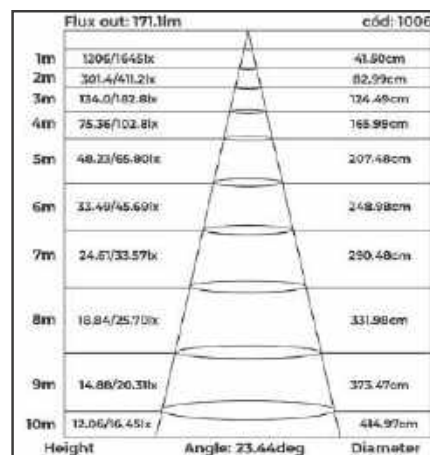

dicróica
MR16 SOF