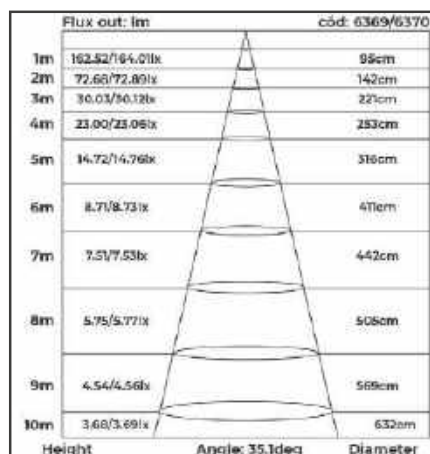

GRÁFICOS DE CURVAS TÉCNICAS LINHA SOF

downlight led embutir
POWERUS 1 LED

downlight led embutir
POWERUS 2 LEDS

downlight led embutir
POWERUS 3 LEDS

downlight led embutir
POWERUS 4 LEDS

downlight led embutir
POWERUS 5 LEDS