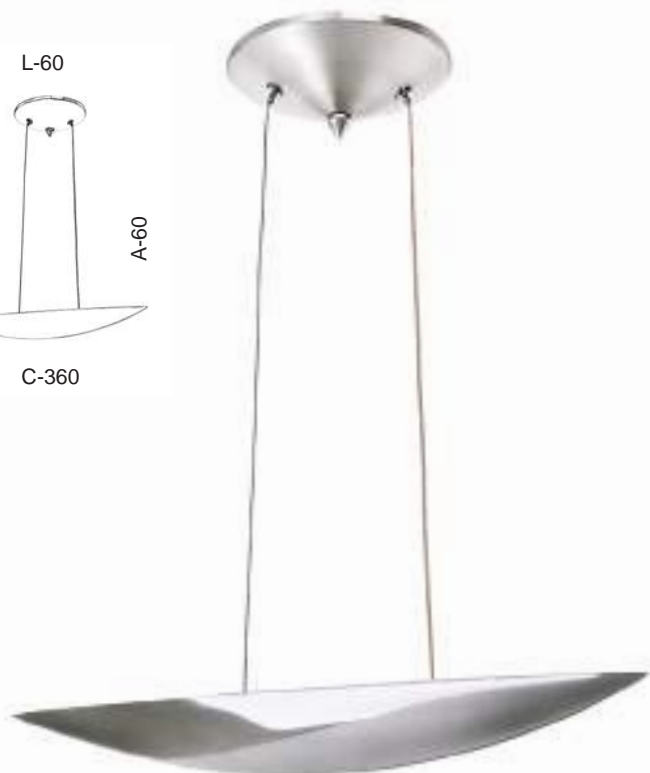

PD 5377 - 3 Led - 5,5w / 2700K

PLF 5376 - 3 Led - 5,5w / 2700K

L-60

A-60

C-360

PD 5375 - 3 Led - 5,5w / 2700K

AR 5374 - 2 Led - 5,5w / 2700K

P-95