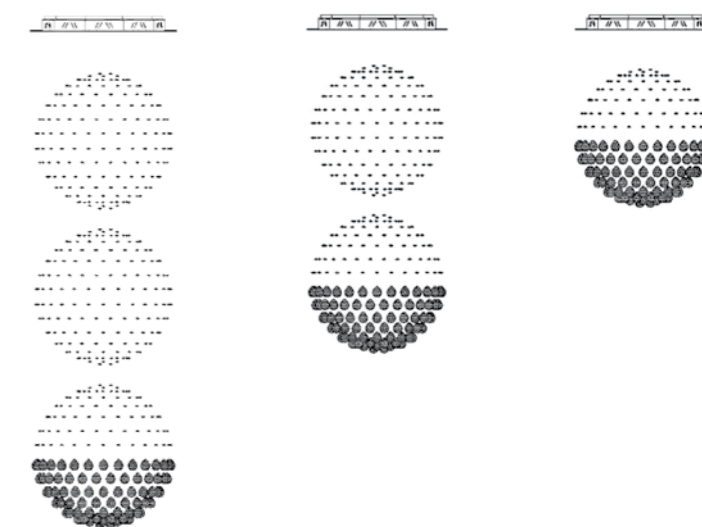

LUSTRES & DECOR

ALTOS & MARCANTES

A utilização do lustre de pé direito alto pode trazer uma série de benefícios para o ambiente no qual este está instalado. Primeiramente, o lustre pode iluminar o local para que todos consigam transitar pelo estabelecimento sem nenhum problema. Em segundo plano, o lustre pode ser utilizado também como elemento decorativo, fazendo com que o ambiente fique bonito e elegante, surpreendendo a todos que visitam o ambiente.

38

Acabamento Material da base: Alumínio pintado a pó em poliéster; Espelho em alumínio polido italiano; Cabo de aço inox 304; Prensa cabo em latão niquelado.

Tamanho De 80 cm a 4,0 m de altura.
Pesquise tamanho personalizado
Consulte também a linha Small

Códigos

ESF-50
Base red. 50 cm x 1,0 a 4,0 m altura
01 a 06 esferas
06 Lâmpadas GU10

ESF-60
Base red. 60 cm x 80 cm a 4,0 m altura
01 a 06 esferas
07 Lâmpadas GU10

ESF-80
Base red. 80 cm x 1,0 a 4,0 m altura
01 a 04 esferas
13 Lâmpadas GU10

ESF-100
Base red. 100 cm x 1,5 a 4,0 m altura
01 a 03 esferas
19 Lâmpadas GU10

.....
"Design é uma coisa mais orgânica. Então você faz coisas que todo mundo admira, percebe e se surpreende com o novo."
(Alexandre Wollner)

39

LUSTRE SOLAR 3 Linha Solar

A linha Solar possui esferas representando o Sol, é perfeita para ressaltar todos os detalhes da decoração e ambiente.

Cores Cristal Translúcido Honey