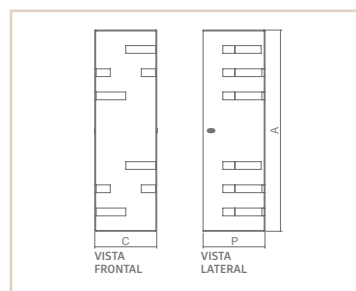

USO	MOD.	MEDIDA CXAXP (MM)	LÂMPADAS E POTÊNCIA MAX.	SOQUETE	CORES			
					BR	PT	TB	CTE
EXT / INT	01	80X110X80	HALOPIN 25W / LED	1XG9	07597	07598	07599	07600
EXT / INT	01	80X260X80	HALOPIN 25W / LED	2XG9	07601	07602	07603	07604
EXT / INT	01	80X450X80	HALOPIN 25W / LED	2XG9	07605	07606	07607	07608
EXT / INT	01	80X600X80	HALOPIN 25W / LED	2XG9	07609	07610	07611	07612
EXT / INT	01	80X1000X80	HALOPIN 25W / LED	2XG9	07613	07614	07615	07616
EXT / INT	02	80X110X80	HALOPIN 25W / LED	1XG9	07617	07618	07619	07620
EXT / INT	02	80X260X80	HALOPIN 25W / LED	2XG9	07621	07622	07623	07624
EXT / INT	02	80X450X80	HALOPIN 25W / LED	2XG9	07625	07626	07627	07628
EXT / INT	02	80X600X80	HALOPIN 25W / LED	2XG9	07629	07630	07631	07632
EXT / INT	02	80X1000X80	HALOPIN 25W / LED	2XG9	07633	07634	07635	07636