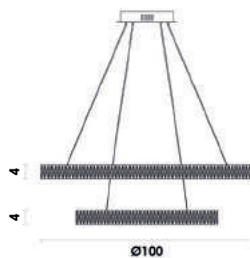

Pendente

Material metal
Fluxo 4356LM

LED	74W	3000K