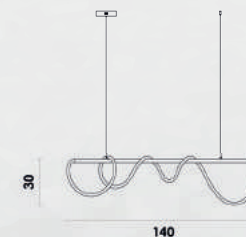

Pendente

Material	metal e silicone	
Fluxo	3000LM	
LED	40W	2700K