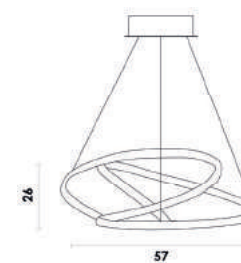

Material metal
Fluxo 1800LM

LED 35W 3000K

TP001B
Preto e branco

TP001G
Dourado e branco

Pendente

Material metal e silicone
Fluxo 1800LM

LED 35W 3000K

TP002
Branco