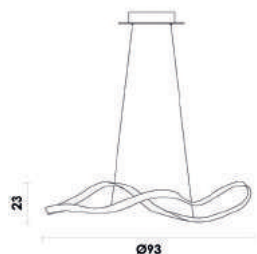

HM020W
Branco

HM020B
Preto

HM020E
Rose gold

HM020G
Dourado

Pendente

Material metal
Fluxo 1188LM

LED	36W	3000K
-----	-----	-------

FLOW