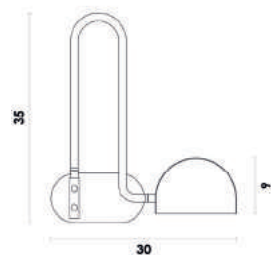

Arandela

Material metal e vidro
Fluxo 800LM

LED 12W 3000K