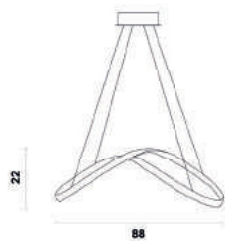

Pendente

Material	metal	
Fluxo	1800LM	
	LED	35W 3000K

Pendente

Material	metal e silicone	
Fluxo	1800LM	
	LED	35W 3000K