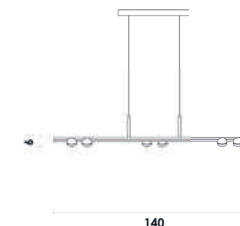

Arandela

Material	metal	
Fluxo	600LM	
LED	10W	3000K