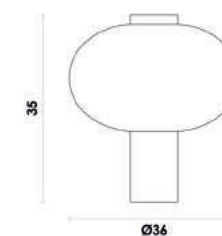

Abajur		
Material	metal e vidro	
LED	10W	3000K