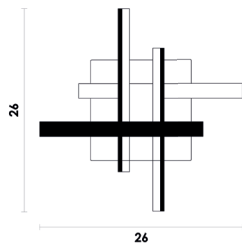

Arandela

Material	metal	
Fluxo	600LM	
LED	20W	3000K