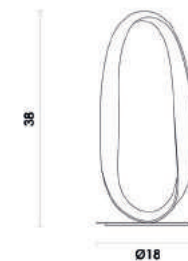

FLOW

Coluna

Material	metal e silicone	
Fluxo	1750LM	
LED	35W	3000K

Coluna

Material	metal	
Fluxo	1800LM	
LED	35W	3000K

Abajur

Material	metal	
Fluxo	600LM	
LED	12W	3000K