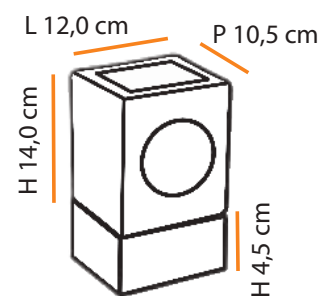

Luna

Descrição do produto

Nome: Luna
Tipo: Balizador
Uso: Externo
Material: Cerâmica, Vidro e Eucalipto

Description of product

Name: Luna
Type: Path Lighting
Use: Outdoor
Material: Ceramic, Glass and Eucalyptus

máx. 60 W / 127 V 230 V / G9

1x

1,5

Dimensões / Dimensions:

Balizador

Balizador