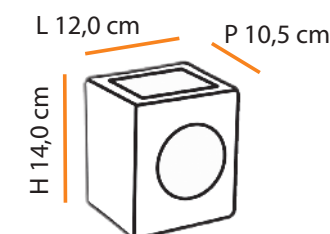

Description of product

Name: Malaia Open
 Type: Wall Sconce
 Use: Indoor / Outdoor
 Material: Ceramic and Glass

máx. 60 W / 127 V 230 V/ G9

1x 

   **1,0** 

Dimensões / Dimensions:

Cores Colors	BRANCO WHITE	AREIA SAND	VERDE GREEN	PRETO BLACK
Código Code	A289	A290	A418	A417