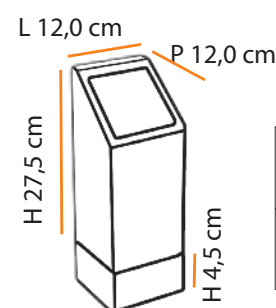

Dimensões
Dimensions:

Cores Colors	BRANCO WHITE	AREIA SAND	VERDE GREEN	PRETO BLACK
Abertura Superior Superior opening	B328	B329	B340	B339