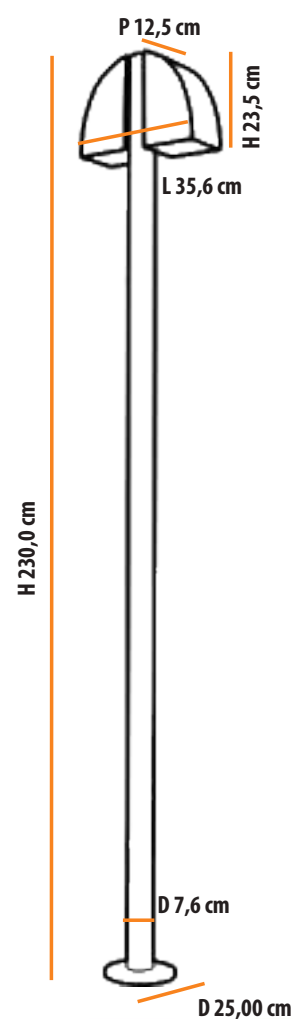

Dimensões Dimensions:

Cores Colors	BRANCO WHITE	AREIA SAND	TABACO BROWN	TERRACOTA TERRA-COTTA
Código Code	B483	B484	B485	B486