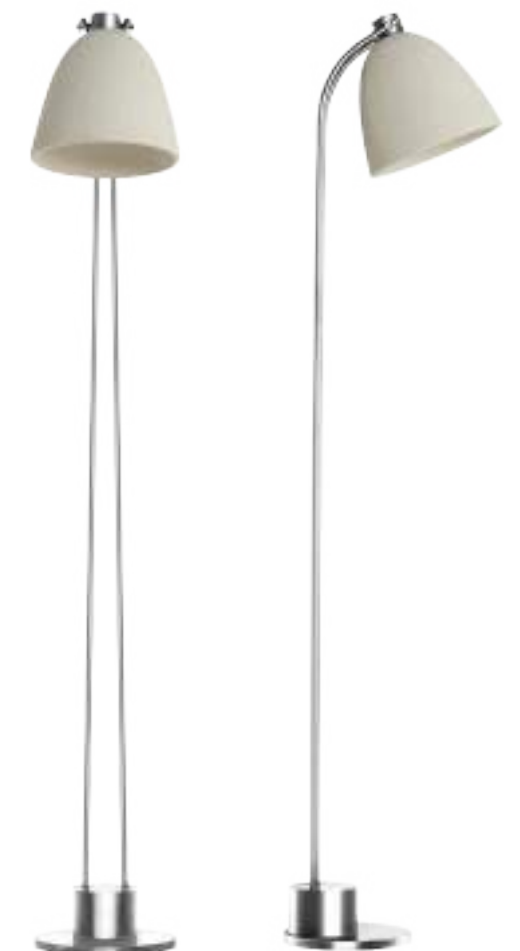

Copacabana

Descrição do produto

Nome : Copacabana
Tipo : Luminária de Piso
Uso : Interior
Material : Cerâmica e Cobre

Description of product

Name: Copacabana
Type: Floor Lamp
Use: Indoor
Material: Copper and Ceramic

max. 60 W / 127 V 230 V/ E27

1x

Dimensions:

Cores Colors	BRANCO WHITE	TABACO BROWN
Cobre Copper	LC801	LC802

Copacabana

Descrição do produto

Nome : Copacabana
Tipo : Luminária de Piso
Uso : Interior
Material : Cerâmica e Aço

Description of product

Name: Copacabana
Type: Floor Lamp
Use: Indoor
Material: Steel and Ceramic

max. 60 W / 127 V 230 V/ E27

1x

7,5

Cores Colors	BRANCO WHITE	TABACO BROWN
Grafite Graphite	LC803	LC804

Cores Colors	BRANCO WHITE	TABACO BROWN
Cromado Chrome	LC805	LC806

Piso

Piso