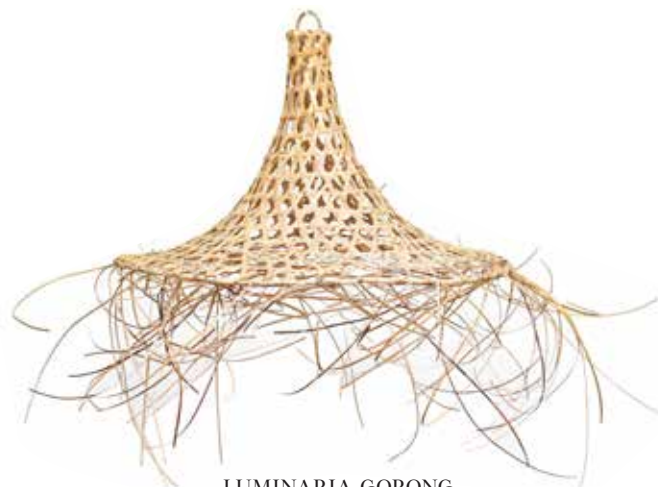

LUMINARIA GORONG

19558
40 x 40 x 30cm
MATERIAL: RATTAN