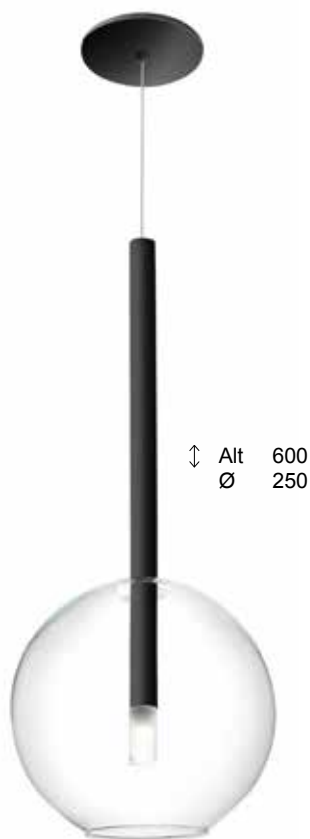

Alt 600
Ø 250

PD 5673 - 1 G9
Globo 250