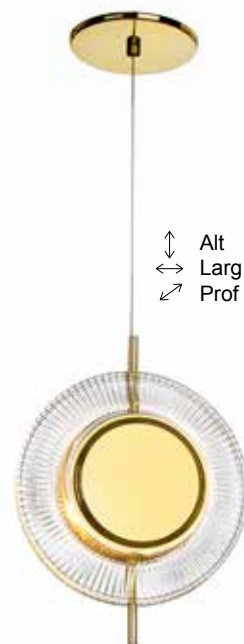

Alt 205  
 Ø 310

PD 5748 - 1 LED 9,4w 2700k

*Sunflower*

Prof 70  
 Ø 265

AR 5747 - 1 LED 5.5w 2700k

Alt 250  
 Larg 120  
 Comp 1300

PD 5746 - 6 LED 5.5w 2700k

↑↓ Alt 405  
 ↔ Larg 270  
 ↙ Prof 85

PD 5745 - 3 LED 5.5w 2700k

↑↓ Alt 495  
 ↔ Larg 310  
 ↙ Prof 90

PD 5744 - 4 LED 5.5w 2700k

↑↓ Alt 285  
 ↔ Larg 190  
 ↙ Prof 60

PD 5743 - 1 LED 5.5w 2700k

↑↓ Alt 325  
 ↔ Larg 225  
 ↙ Prof 70

PD 5742 - 2 LED 5.5w 2700k