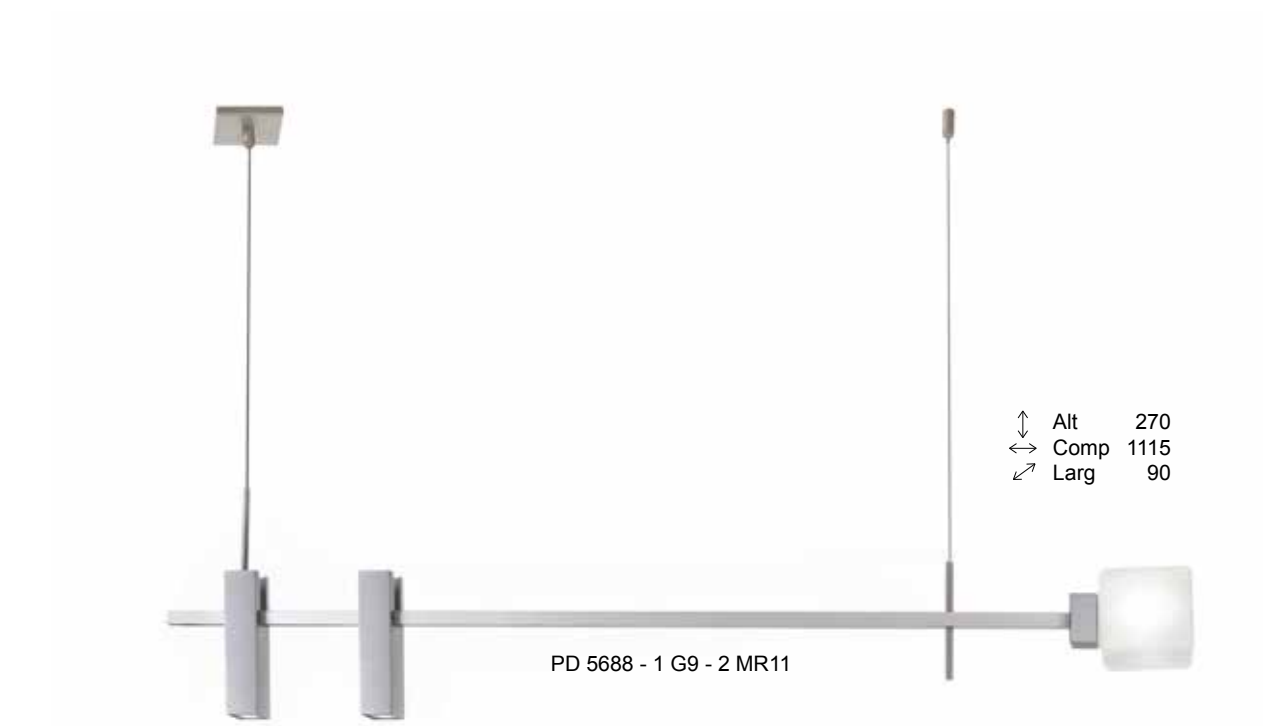

ABC 5691 - 1 LED 9,4w 2700k

↑↓ Alt 100  
 ↔ Larg 120  
 ↗ Prof 130

AR 5692/2 - 2 LED 5,5w 2700k

↑↓ Alt 90  
 ↔ Larg 120  
 ↗ Prof 130

AR 5692/1 - 1 LED 5,5w 2700k

Square

PD 5690 - 7 MR11

PD 5689 - 5 MR11