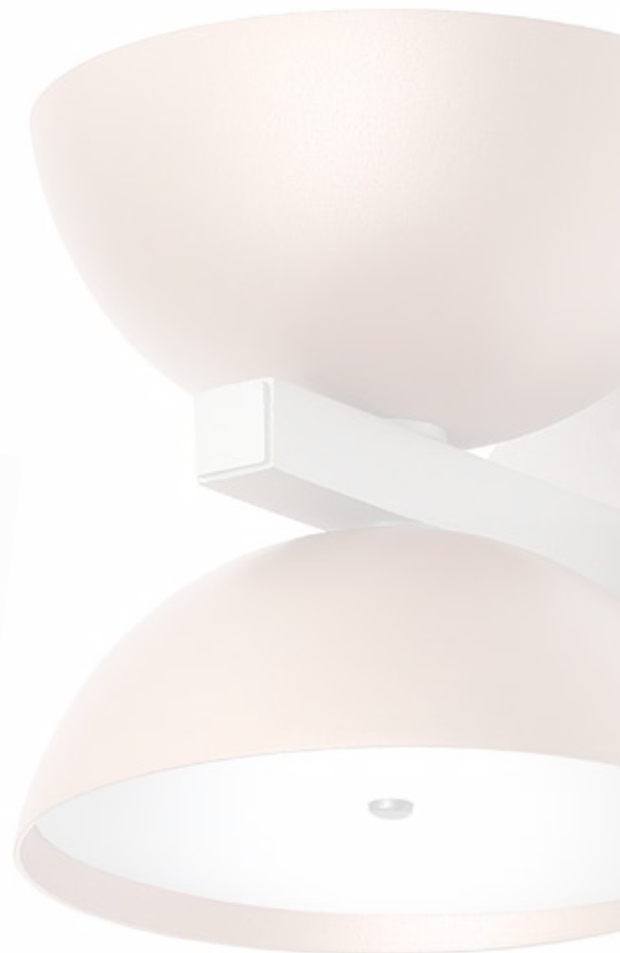

ABC 5691 - 1 LED 9,4w 2700k

↑↓ Alt 100  
 ↔ Larg 120  
 ↗ Prof 130

AR 5692/2 - 2 LED 5,5w 2700k

↑↓ Alt 90  
 ↔ Larg 120  
 ↗ Prof 130

AR 5692/1 - 1 LED 5,5w 2700k

Square

PD 5690 - 7 MR11

PD 5689 - 5 MR11