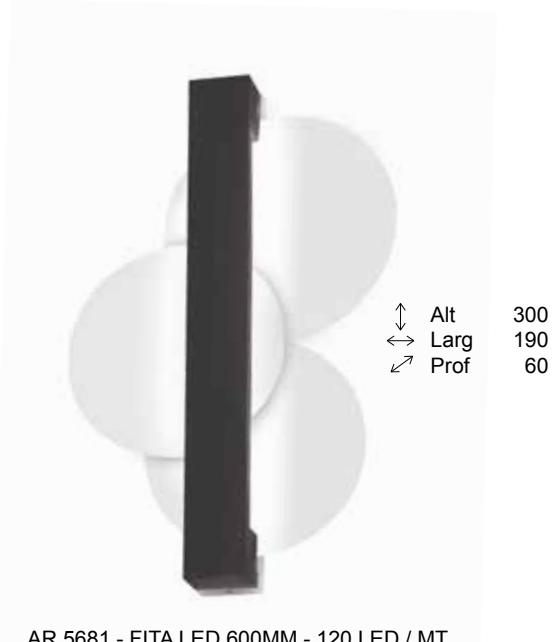

Alt 165  
 Prof 70  
 Larg 100

AR 5685 - 1 MR11

ABC 5684 - 1 E27

*Square*

AR 5682 - FITA LED 1100mm - 120 LED / MT

AR 5681 - FITA LED 600MM - 120 LED / MT

AR 5680 - FITA LED 600mm 120 LED / MT

AR 5679 - FITA LED 600mm 120 LED / MT