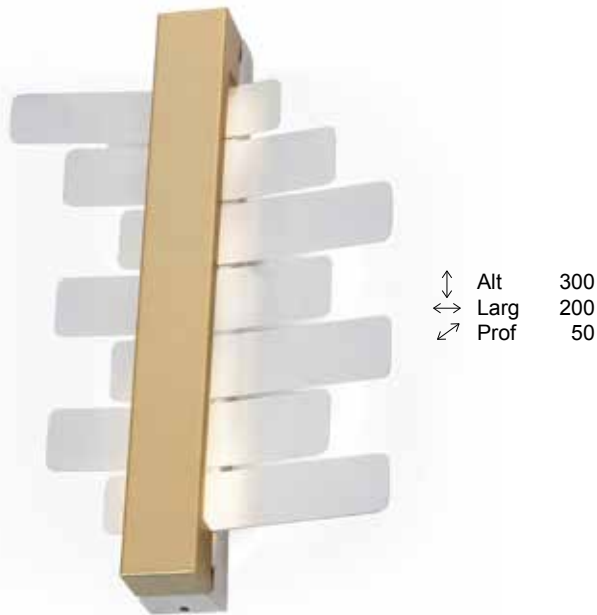

Alt 165  
 Prof 70  
 Larg 100

AR 5685 - 1 MR11

ABC 5684 - 1 E27

*Square*

AR 5682 - FITA LED 1100mm - 120 LED / MT

AR 5681 - FITA LED 600MM - 120 LED / MT

AR 5680 - FITA LED 600mm 120 LED / MT

AR 5679 - FITA LED 600mm 120 LED / MT