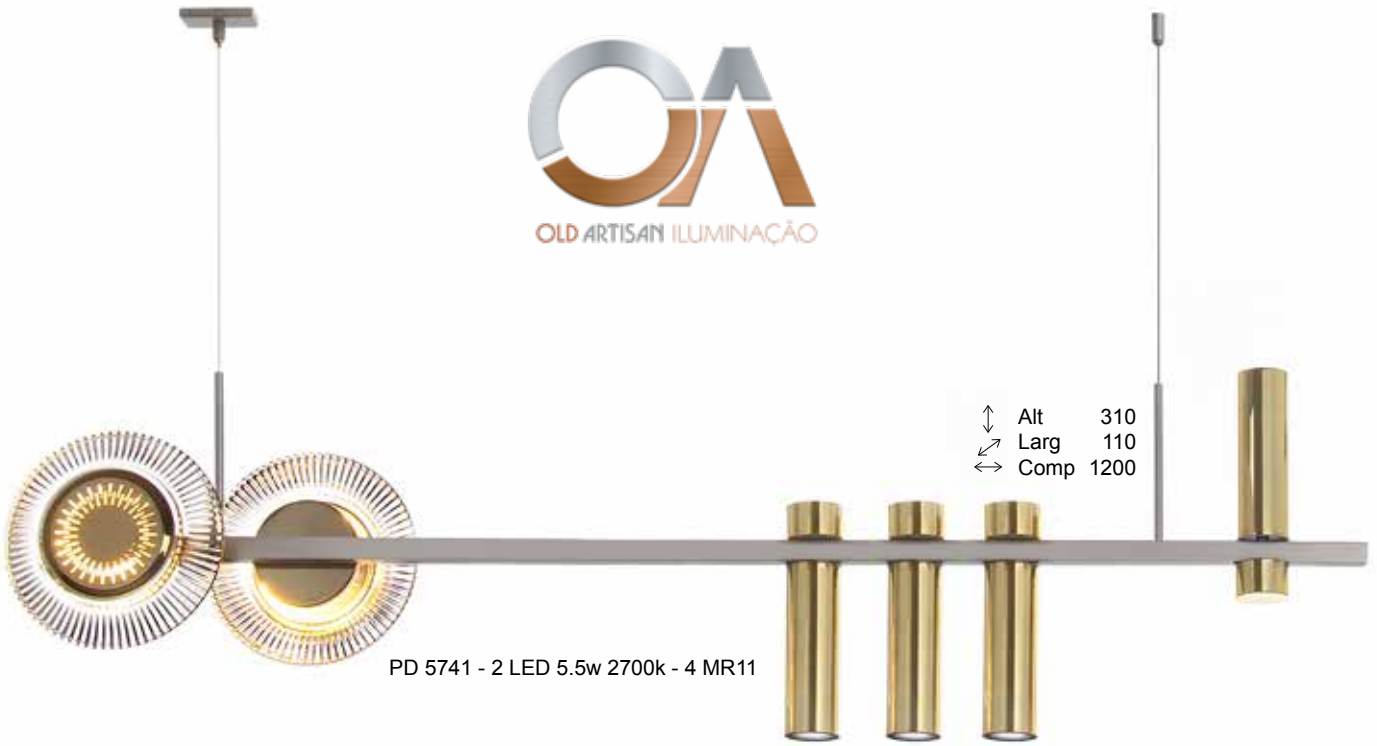

↑↓ Alt 310
↔ Larg 110
↗ Comp 1200

PD 5741 - 2 LED 5.5w 2700k - 4 MR11