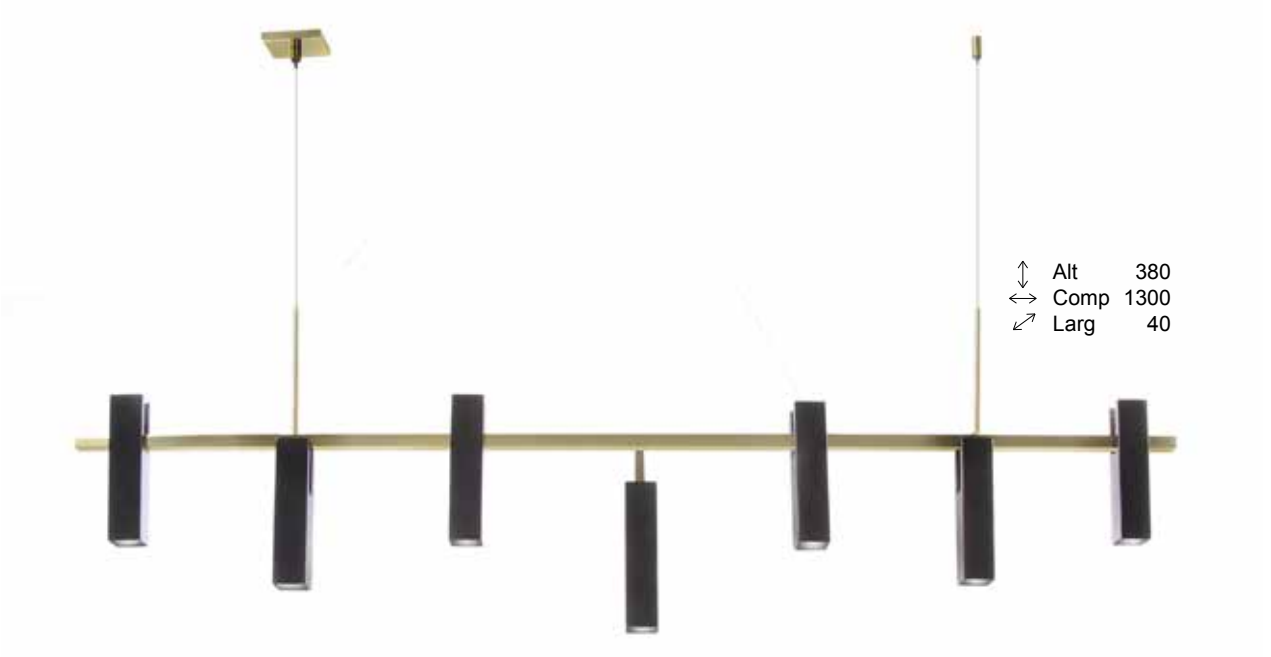

ABC 5691 - 1 LED 9,4w 2700k

↑↓ Alt 100  
 ↔ Larg 120  
 ↗ Prof 130

AR 5692/2 - 2 LED 5,5w 2700k

↑↓ Alt 90  
 ↔ Larg 120  
 ↗ Prof 130

AR 5692/1 - 1 LED 5,5w 2700k

Square

PD 5690 - 7 MR11

PD 5689 - 5 MR11