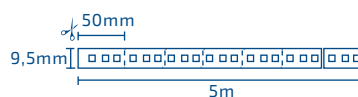

**FITA LED IP65
5050 10MM | 5M/ROLO**

⚡ 12V

🔊 IP65

cód: **7024** ■ **3.000K**
7025 □ **4.000K**

7,2W/m   **504lm/m**
Potência   Fluxo
Luminoso

60 leds/m   **12V**
Quant. de Led   Voltagem

Quant. por Caixa: 50 rolos
Quant. mínima: 10 rolos
Material: Alumínio