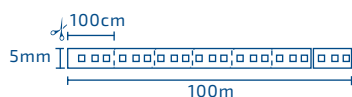

FITA LED IP65 2835 5MM | 100M/ROLO

⚡ 127V | 220V

🔒 IP65

cód: 7010 ■ 3.000K
7011 ■ 6.500K

5W/m Potência
375lm/m Fluxo Luminoso

120 leds/m Quant. de Led
127V Voltagem

Quant. por Caixa: 1 rolo
Material: Alumínio

cód: 7012 ■ 3.000K
7013 ■ 6.500K

5W/m Potência
375lm/m Fluxo Luminoso

120 leds/m Quant. de Led
220V Voltagem

Quant. por Caixa: 1 rolo
Material: Alumínio