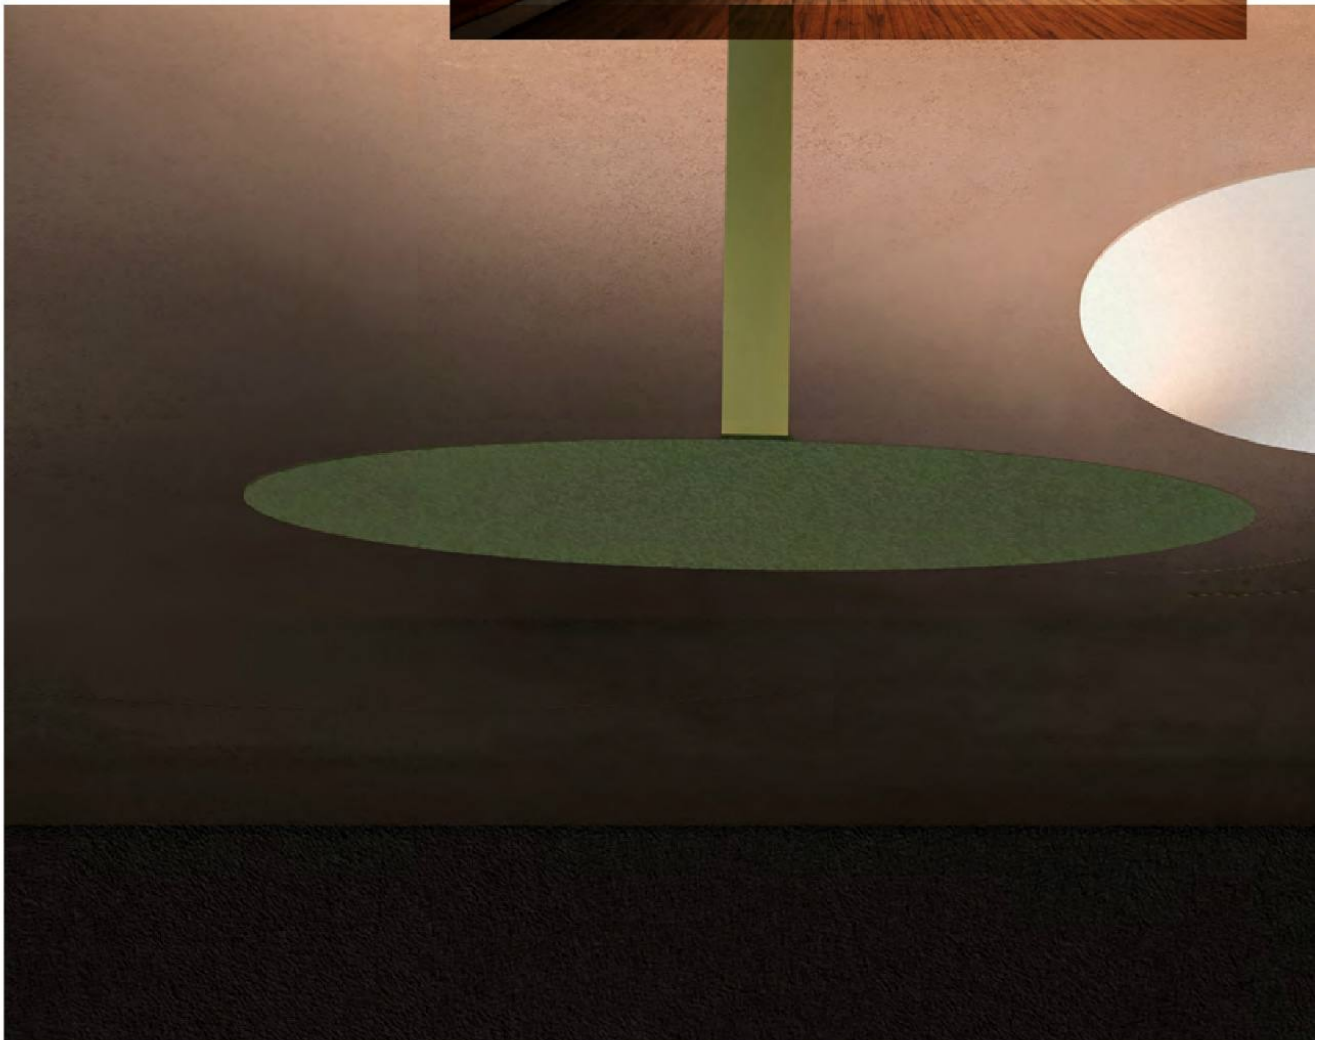

PEAK 45 | Ref. 90071

bivolt | com 1 Lâmpada Bulbo LED

PEAK 75 | Ref. 90072

bivolt | com 1 Lâmpada Bulbo LED

PEAK 110 | Ref. 90073

bivolt | com 1 Lâmpada Bulbo LED

Leve, leve, leve. Leve o olhar pra passear.