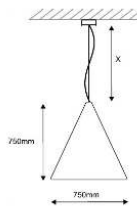

PEAK 45 | Ref. 90061

bivolt | com 1 Lâmpada Bulbo LED

PEAK 45 | Ref. 90066

bivolt | com 1 Lâmpada Bulbo LED

PEAK 75 | Ref. 90062

bivolt | com 1 Lâmpada Bulbo LED

PEAK 75 | Ref. 90067

bivolt | com 1 Lâmpada Bulbo LED