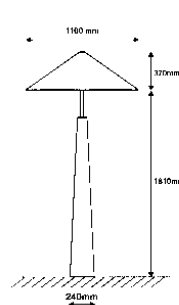

PEAK 1 | Ref. 90076

dimerizável | com 1 Lâmpada Bulbo LED