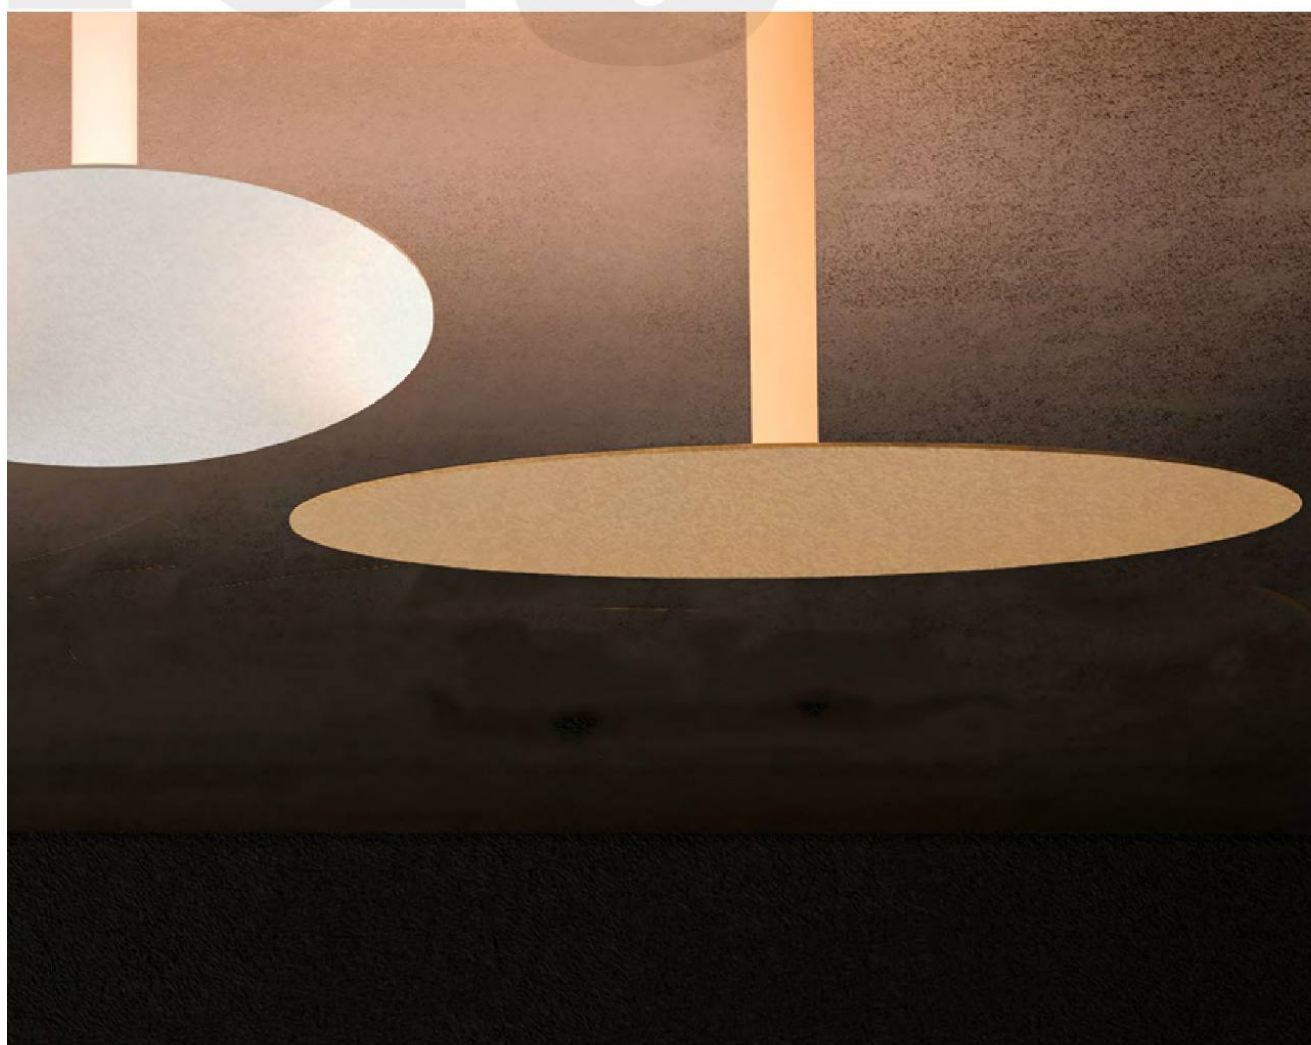

TAG

Design | Alessandro Peres

Tag é a tradução do conceito que aposta na **simplicidade como o mais alto grau da sofisticação.**

São discos lisos, fixos ou inclináveis, apresentados em três tamanhos, com múltiplas perspectivas de desenhos e integração com a arquitetura.

Podem ser usados em tetos ou em paredes, individualmente ou em conjunto, com excelente resultado estético e de luz.