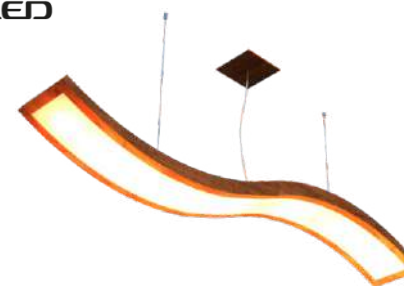

- Ref AR350 A.60xL.60xP.15cm

LED

Arandela