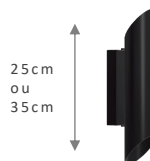

TAMANHO	REF.	SOQ. / LAMP.
Ø5X25CM	265.25	2XGU10 – MR11
Ø5X35CM	265.35	2XGU10 – MR11
Ø6,5X25CM	266.25	2XGU10 – MR16
Ø6,5X35CM	266.35	2XGU10 – MR16