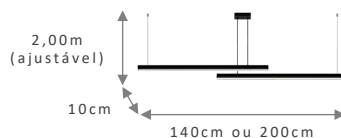

TAMANHO	REF.	POT.	LUMENS
140X10CM	388.140	23W	3.000LM
200X10CM	388.200	32W	4.200LM

2 PERFIS DE 35X35MM