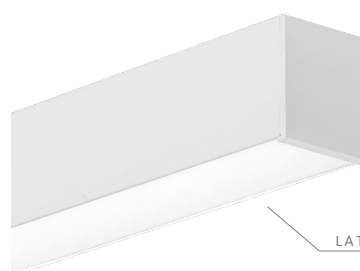

SB03 BRANCO