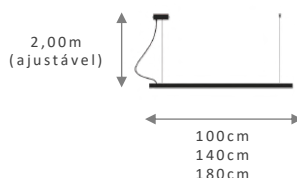

TAMANHO	REF.	POT.	LUMENS
100X4X4CM	288.100	11,5W	1.500LM
140X4X4CM	288.140	16W	2.100LM
180X4X4CM	288.180	21W	2.700LM