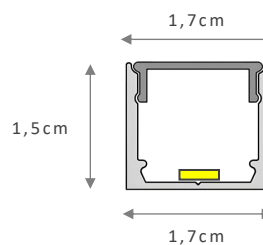

TAMANHO	REF.	MEDIDAS
100CM	EM02.100	100X2,3X1,5CM
200CM	EM02.200	200X2,3X1,5CM
300CM	EM02.300	300X2,3X1,5CM

TAMANHO	REF.	MEDIDAS
100CM	SB02.100	100X1,7X1,5CM
200CM	SB02.200	200X1,7X1,5CM
300CM	SB02.300	300X1,7X1,5CM

COM FITA LED – 12V

TAMANHO	REF.	POT.	LUMENS
100CM	EM02F.100	10W	1.500LM
200CM	EM02F.200	20W	3.000LM
300CM	EM02F.300	30W	4.500LM

COM FITA LED – 12V

TAMANHO	REF.	POT.	LUMENS
100CM	SB02F.100	10W	1.500LM
200CM	SB02F.200	20W	3.000LM
300CM	SB02F.300	30W	4.500LM