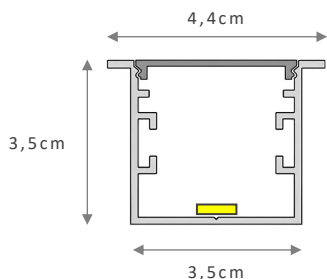

REF.
SB03

EM03 BRANCO

SB03 BRANCO

TAMANHO	REF.	MEDIDAS
100CM	EM03.100	100X4,4X3,5CM
200CM	EM03.200	200X4,4X3,5CM
300CM	EM03.300	300X4,4X3,5CM

COM FITA LED – 12V

TAMANHO	REF.	POT.	LUMENS
100CM	EM03F.100	10W	1.500LM
200CM	EM03F.200	20W	3.000LM
300CM	EM03F.300	30W	4.500LM