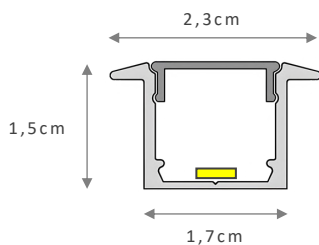

TAMANHO	REF.	MEDIDAS
100CM	EM02.100	100X2,3X1,5CM
200CM	EM02.200	200X2,3X1,5CM
300CM	EM02.300	300X2,3X1,5CM

TAMANHO	REF.	MEDIDAS
100CM	SB02.100	100X1,7X1,5CM
200CM	SB02.200	200X1,7X1,5CM
300CM	SB02.300	300X1,7X1,5CM

COM FITA LED – 12V

TAMANHO	REF.	POT.	LUMENS
100CM	EM02F.100	10W	1.500LM
200CM	EM02F.200	20W	3.000LM
300CM	EM02F.300	30W	4.500LM

COM FITA LED – 12V

TAMANHO	REF.	POT.	LUMENS
100CM	SB02F.100	10W	1.500LM
200CM	SB02F.200	20W	3.000LM
300CM	SB02F.300	30W	4.500LM