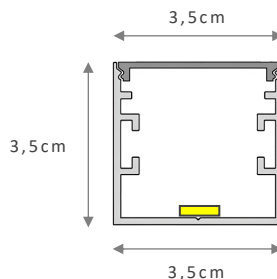

REF.
SB03

EM03 BRANCO

SB03 BRANCO

TAMANHO	REF.	MEDIDAS
100CM	EM03.100	100X4,4X3,5CM
200CM	EM03.200	200X4,4X3,5CM
300CM	EM03.300	300X4,4X3,5CM

COM FITA LED – 12V

TAMANHO	REF.	POT.	LUMENS
100CM	EM03F.100	10W	1.500LM
200CM	EM03F.200	20W	3.000LM
300CM	EM03F.300	30W	4.500LM