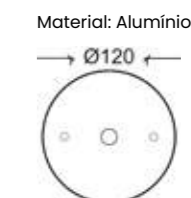

>> CANOPLA BAIXA

Ref: SKY-1300 BR	Branco	12 cm
SKY-1300 PT	Preto	12 cm
SKY-1300 SL	Silver	12 cm