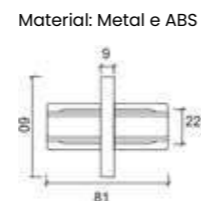

>> CONEXÃO "I" PARA TRILHOS DE EMBUTIR

Ref: SKY-9001 BR	Branco
SKY-9001 PT	Preto