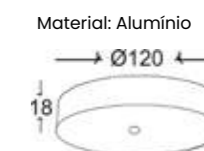

Ref: SKY-004 BR	Branco
SKY-004 PT	Preto
SKY-004 SL	Silver

Material: ABS

>> ADAPTADOR QUADRADO PARA TRILHOS

Ref: SKY-005 BR	Branco
SKY-005 PT	Preto
SKY-005 SL	Silver

>> CANOPLA ALTA

Ref: SKY-1200 BR	Branco	12 cm
SKY-1200 PT	Preto	12 cm
SKY-1200 SL	Silver	12 cm