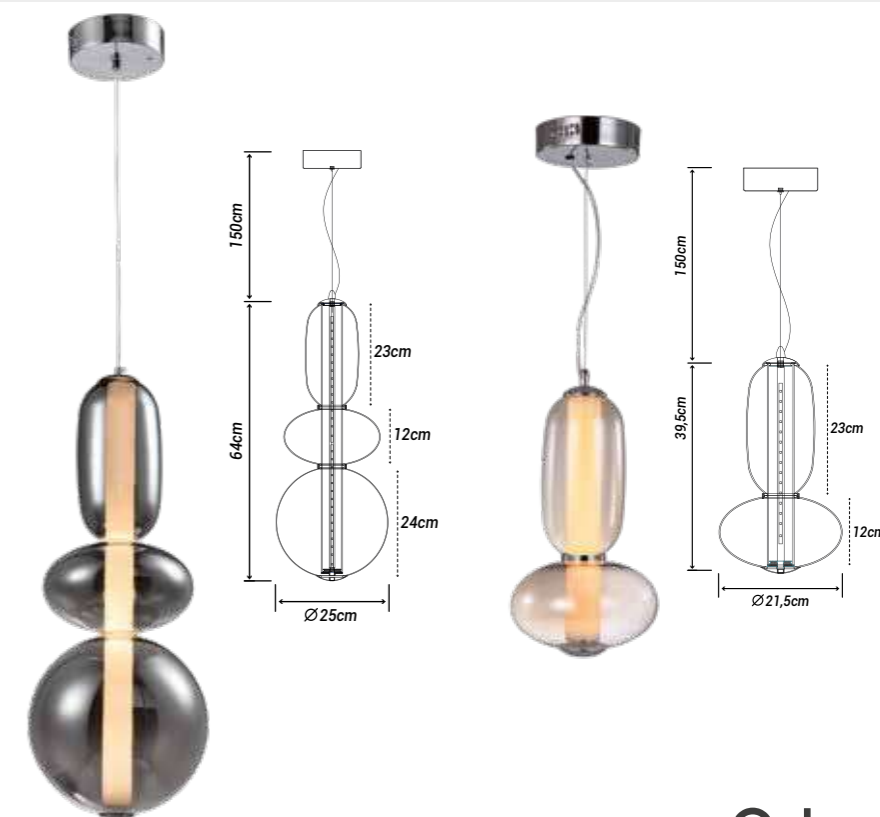

Embalagem coletiva:

Não