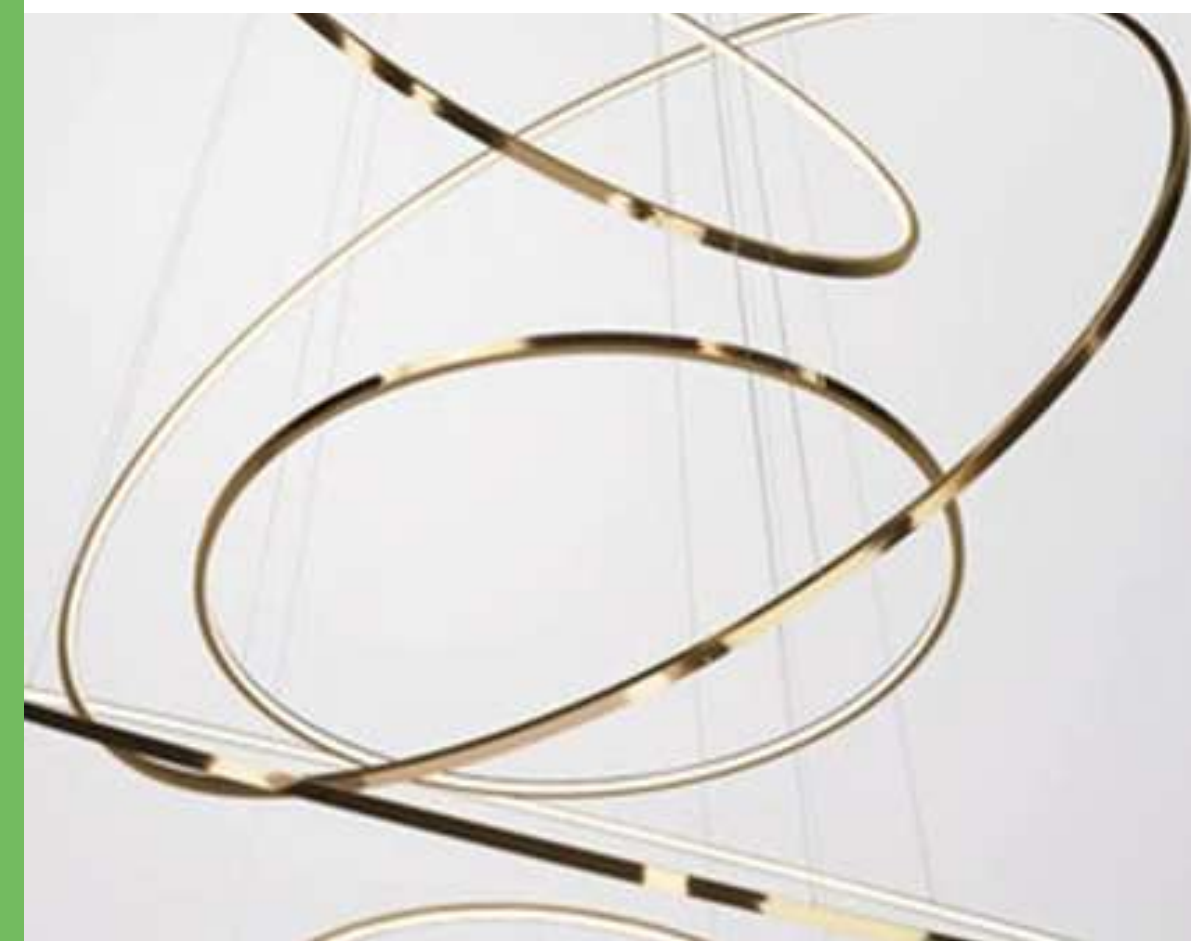

DCDO1256

PENDENTE $\Phi 40 \times 60 \times 80 \times 100 \times 120$ CM
INOX SILICONE LED DOURADO 123W
3000K 8000LM BIVOLT CABO:5M

Pendente FIVE RINGS

DCDO1257

PENDENTE Φ 40x60x80x100x120CM

INOX SILICONE LED ROSE 123W