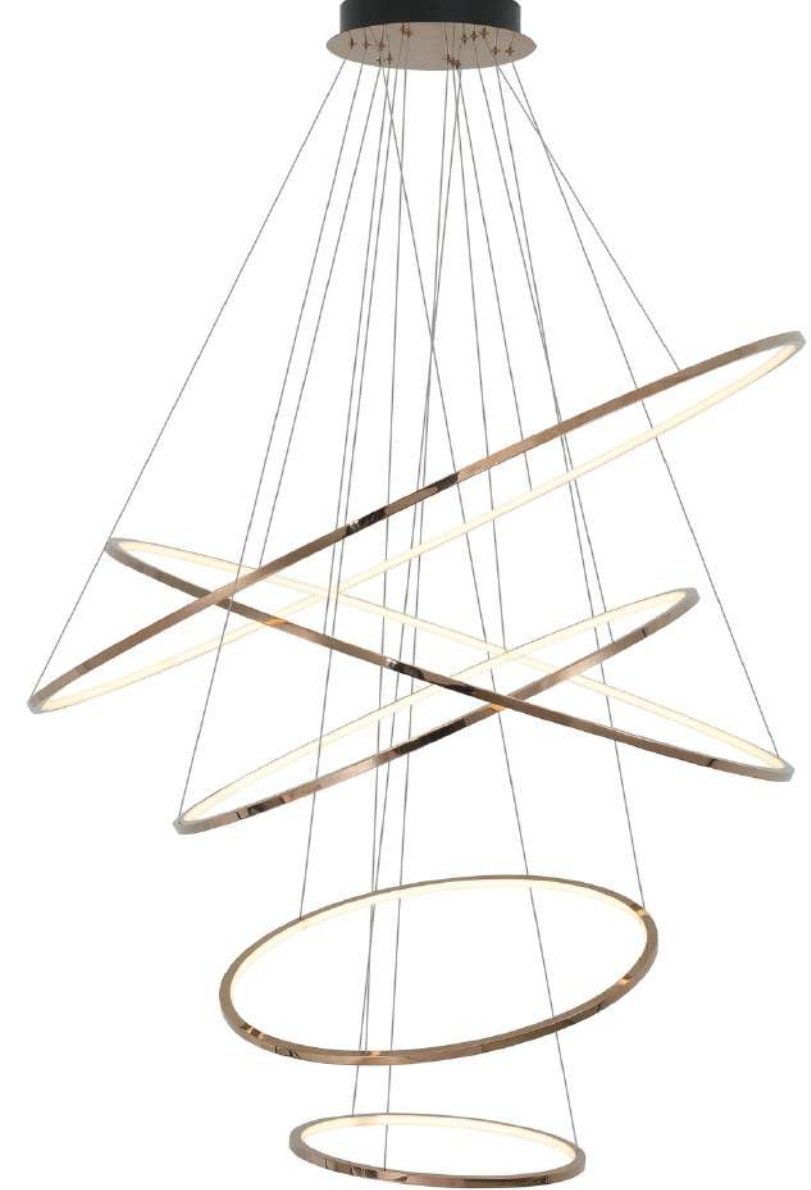

DCD01258

PENDENTE HEXAGONO 51x71CM
DOURADO INOX+SILICONE LED 43W
3000K BIVOLT CABO:2M

Pendente HEXAGONO

DCD01259

PENDENTE HEXAGONO 51x71CM ROSE

INOX+SILICONE LED 43W 3000K

BIVOLT CABO:2M

Pendente FIVE RINGS

DCDO1256

PENDENTE $\Phi 40 \times 60 \times 80 \times 100 \times 120$ CM
INOX SILICONE LED DOURADO 123W
3000K 8000LM BIVOLT CABO:5M

Pendente FIVE RINGS

DCDO1257

PENDENTE Φ 40x60x80x100x120CM

INOX SILICONE LED ROSE 123W