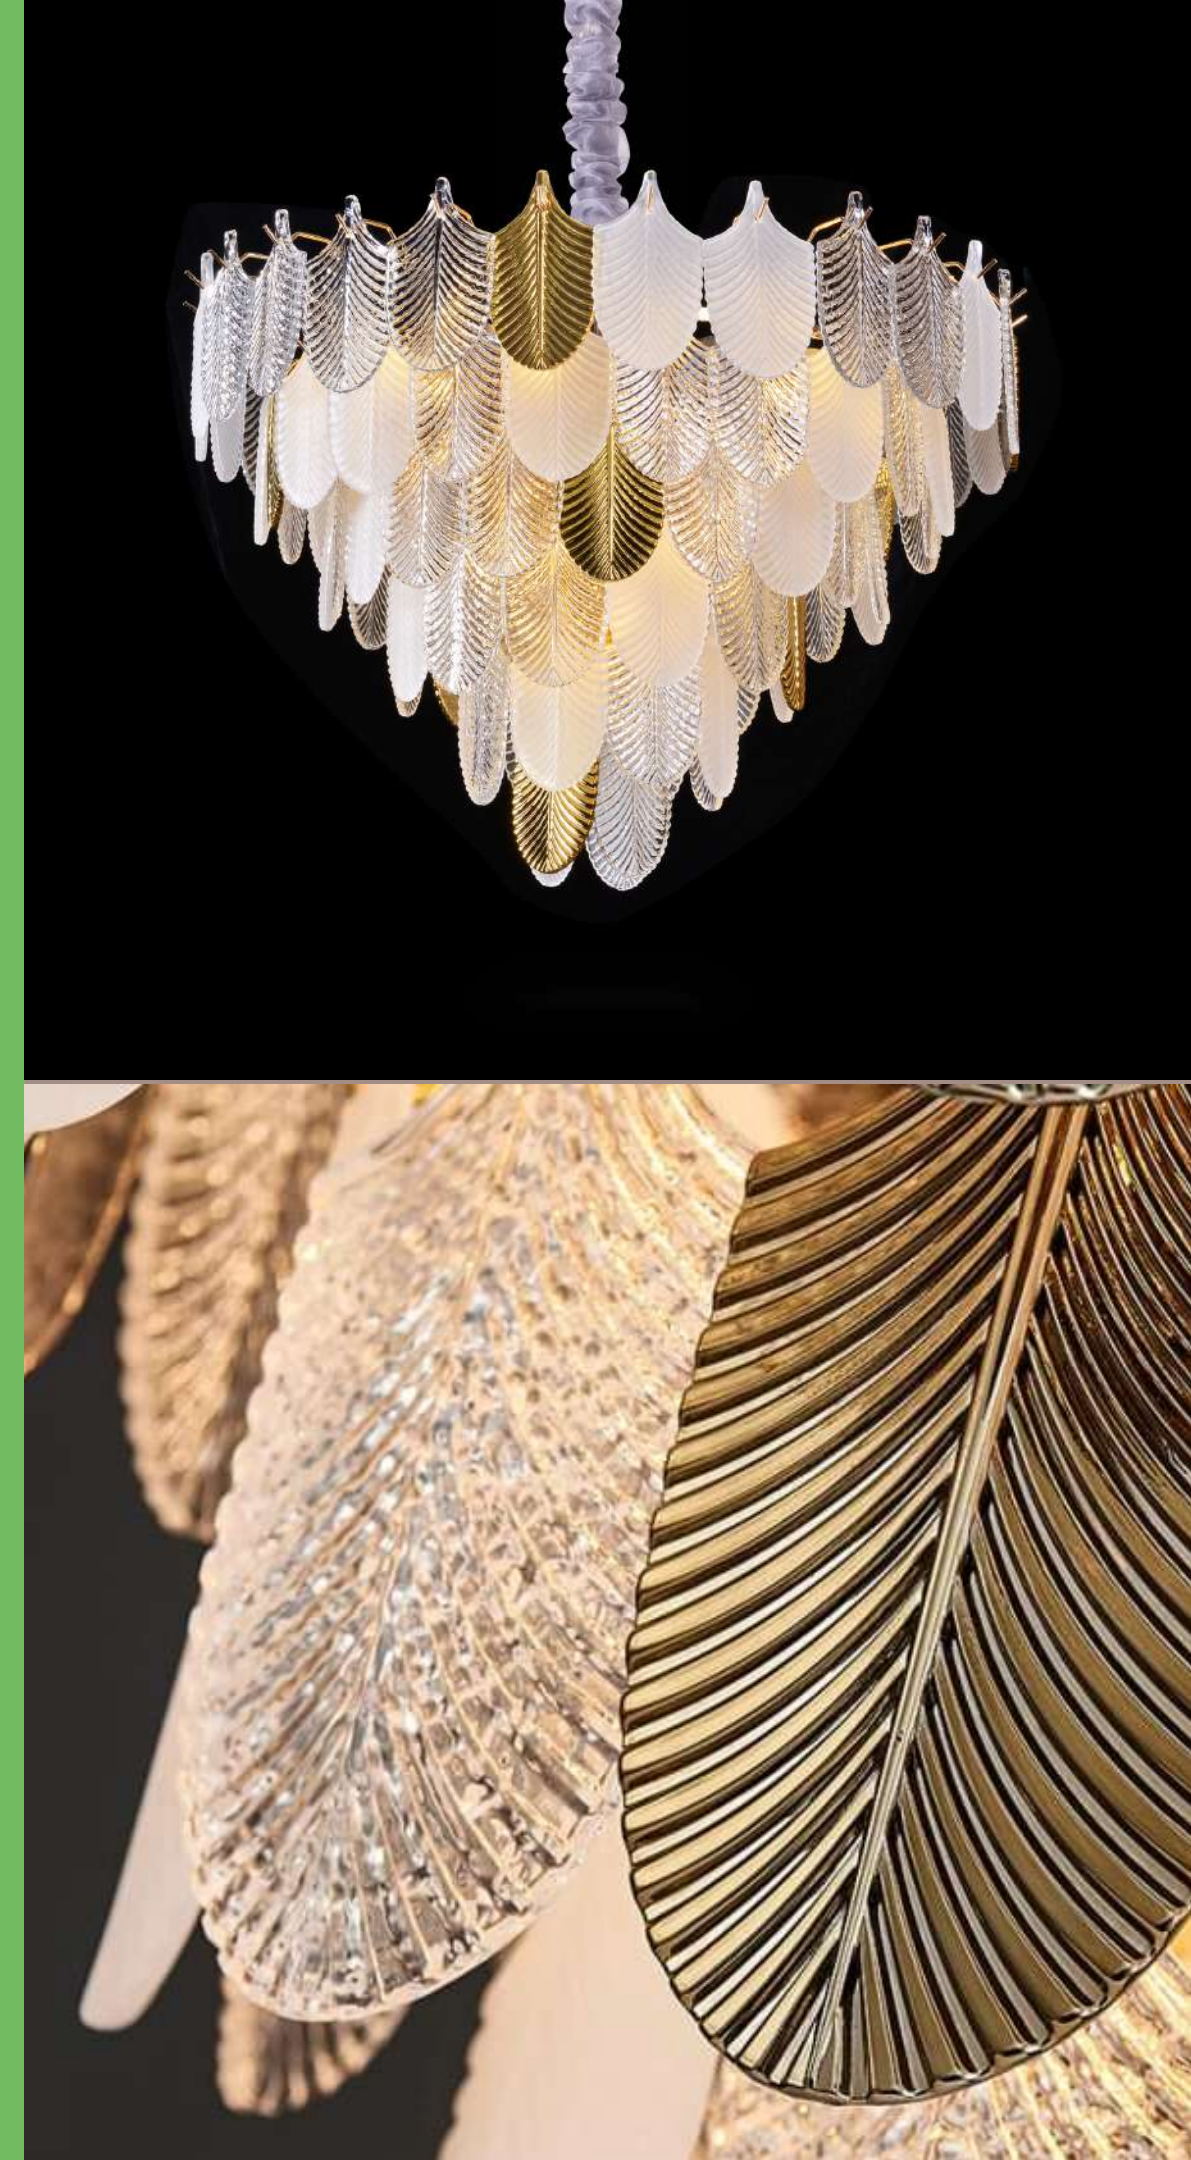

Neutral Fashion
Collection

Lustre Leaves

DCD00271

PENDENTE Φ 80x58CM ALUMINIO
DOURADO+CRISTAL TRANSPARENT

E14x21

Neutral Fashion
Collection

Lustre Leaves

DCD00270