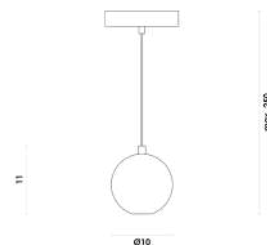

Pendente

Concreto

GU10

1X20W