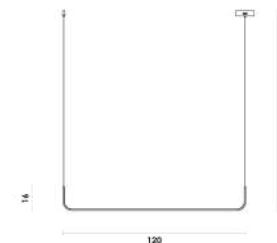

Pendente

Metal e silicone
1080lm

LED 1X20W 3000K