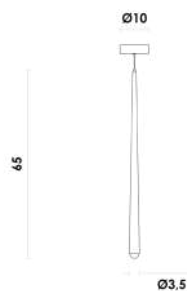

FALLEN

Pendente

Metal e acrílico
738lm

LED

1X8W

3000K