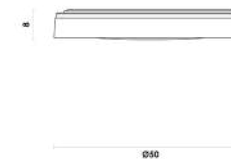

# CHAMFER

Plafon  
Metal e PS  
1400lm  
LED 1X24W 3000K

CHA1PS01MD040  
Madeira  
7 899830 247753

CHA1PS01MD050  
Madeira  
7 899830 247760

Plafon  
Metal e PS  
2300lm  
LED 1X36W 3000K