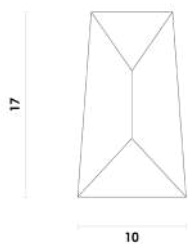

FOLD

FOLIAR01PT017
Preto

Arandela

Alumínio
650lm

LED

1X6W

3000K

FALLEN

Pendente

Metal e acrílico
738lm

LED

1X8W

3000K