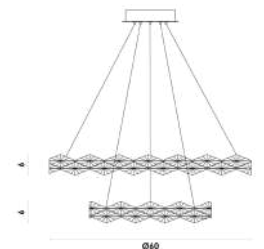

Pendente

Metal e cristal
3600lm

LED

1X45W

3000K