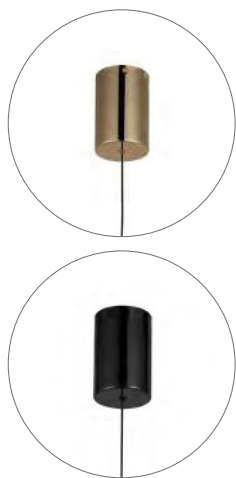

ELASTIC

ELA1PD01PT010
Preto
7 899830 247463