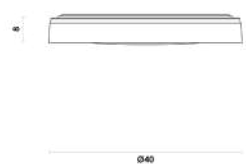

CHAMFER

Plafon
Metal e PS
1400lm
LED 1X24W 3000K