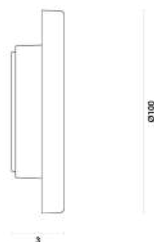

# ECLISSI

ECL1AR01BR010  
Branco

ECL1AR01PT010  
Preto

Arandela

Plástico  
230lm

LED

1X3W

3000K