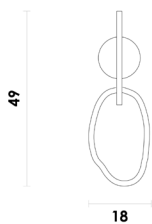

Arandela

metal
1280LM

LED 1X16W 3000K