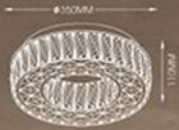

Plafon Metal+cristal
Branco
Bivolt

PERFECT AND COMPACT INTELLIGENT
EXPRESSION MAKES LIFE MORE
ENJOYABLE!

DCD00101
Pendent
Metal+cristal
Cromado
200+400+600mm
LED 80W
3000K+4000K+6000K
Controle Bivolt

DCD00102
Pendent
Metal+cristal
Cromado
300+500mm
LED 60W
3000K+4000K+6000K
Controle
Bivolt