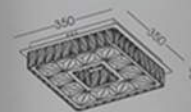

Plafon Metal+cristal
Cromado
3000K/6000K
Bivolt

Código	Dimensões	Potência
DCX00707	350*350MM	20W
DCX00708	350*350MM	20W

Plafon Metal+cristal
Cromado
3000K/6000K
Bivolt

MODERN LIGHTING

We are selling minimalist and modern lighting products which can help people all over the world to create a cozy and warm home space, and improve the life quality.