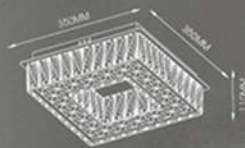

DCC00179
Plafon
Metal+cristal
Cromado
LED 64W 3000K+6000K
Controle Bivolt