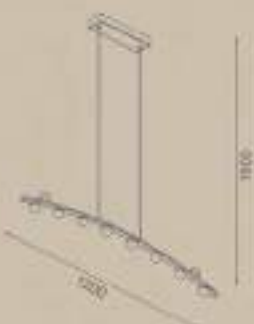

DCD01200
Pendente - Preto
1200*100*H1500MM
LED 3000K 36W
Metal+Acrílico
Bivolt