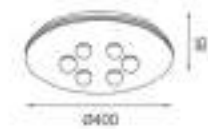

DCX01805
Plafon - Preto
400*400*H85MM
LED 3000K 32W
Metal+Acrílico
Bivolt