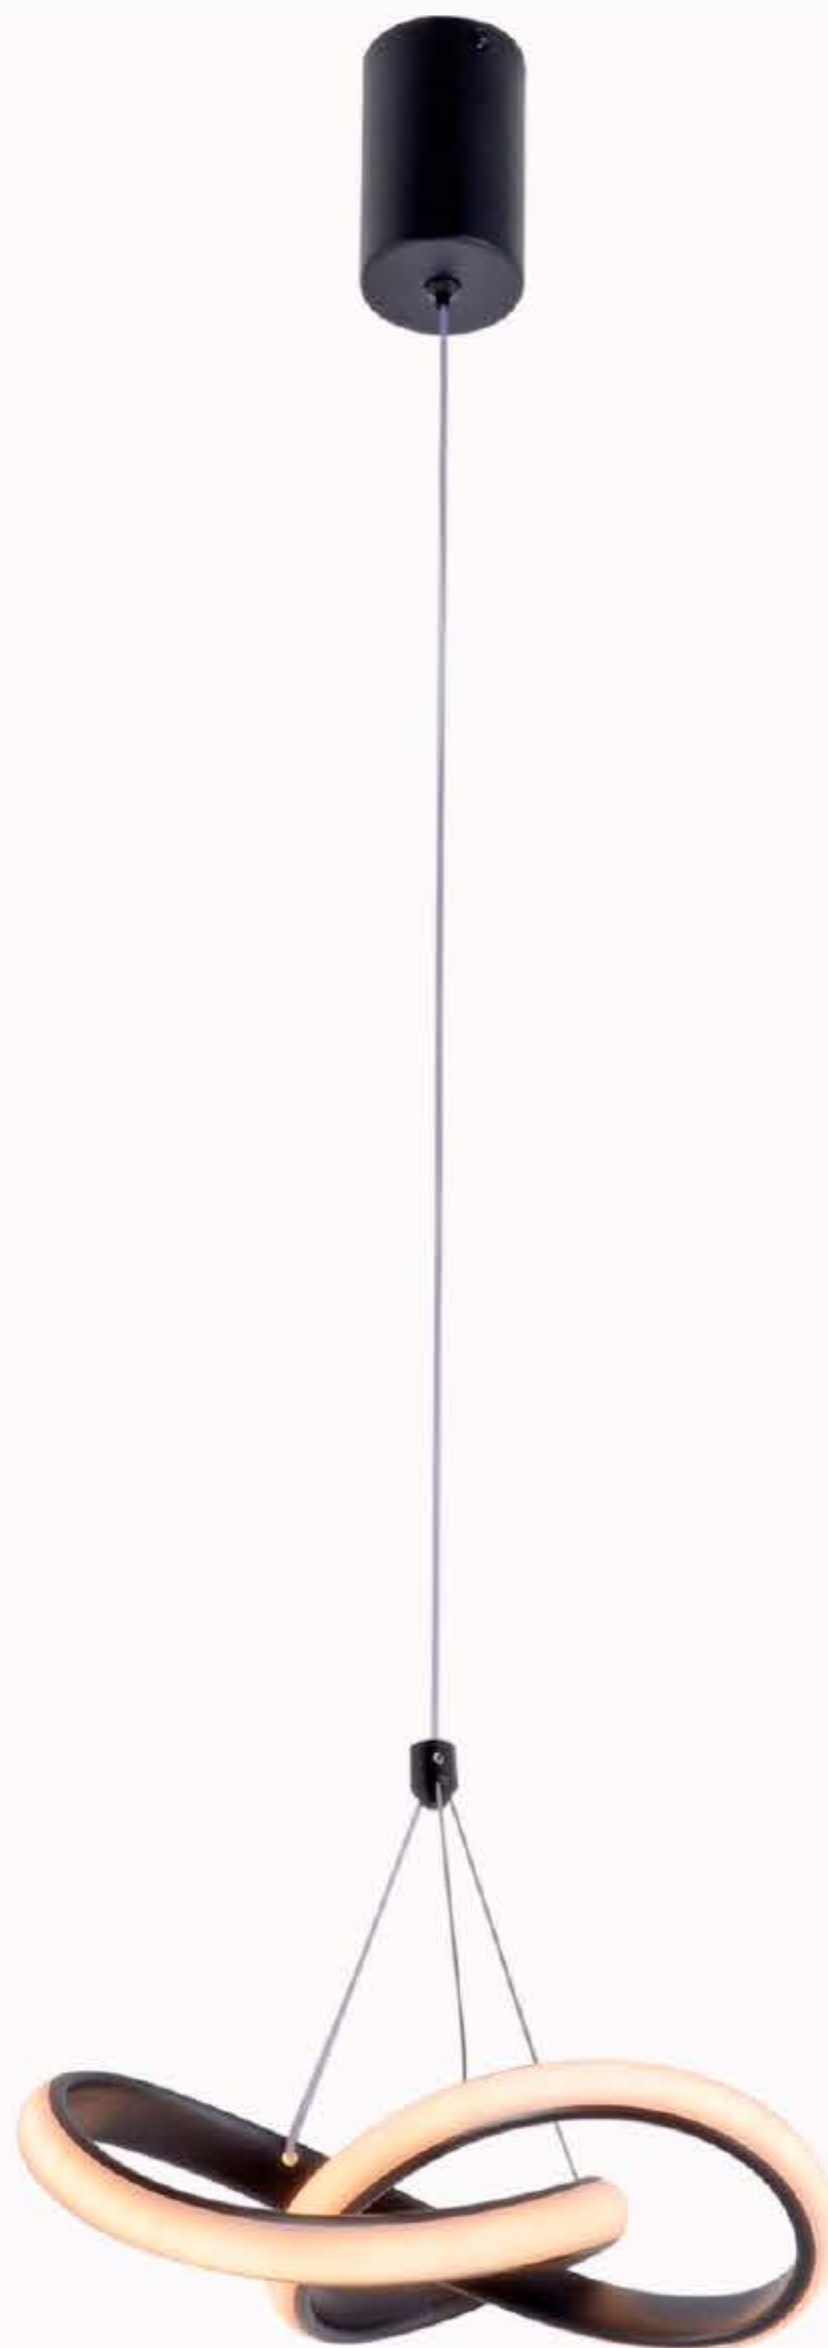

The logo for SINDORA ILUMINAÇÃO features the word "SINDORA" in a large, bold, sans-serif font. The letter "N" is enclosed within a square frame. Below "SINDORA", the word "ILUMINAÇÃO" is written in a smaller, spaced-out, sans-serif font. The background of the top half of the page is a solid orange color with several thin, vertical white lines and three horizontal white rings, resembling a modern lighting fixture.

DCD03183

DCD03205

DCD03206

DCD03207

DCD03217

DCD03218

DCD03219

DCD03220