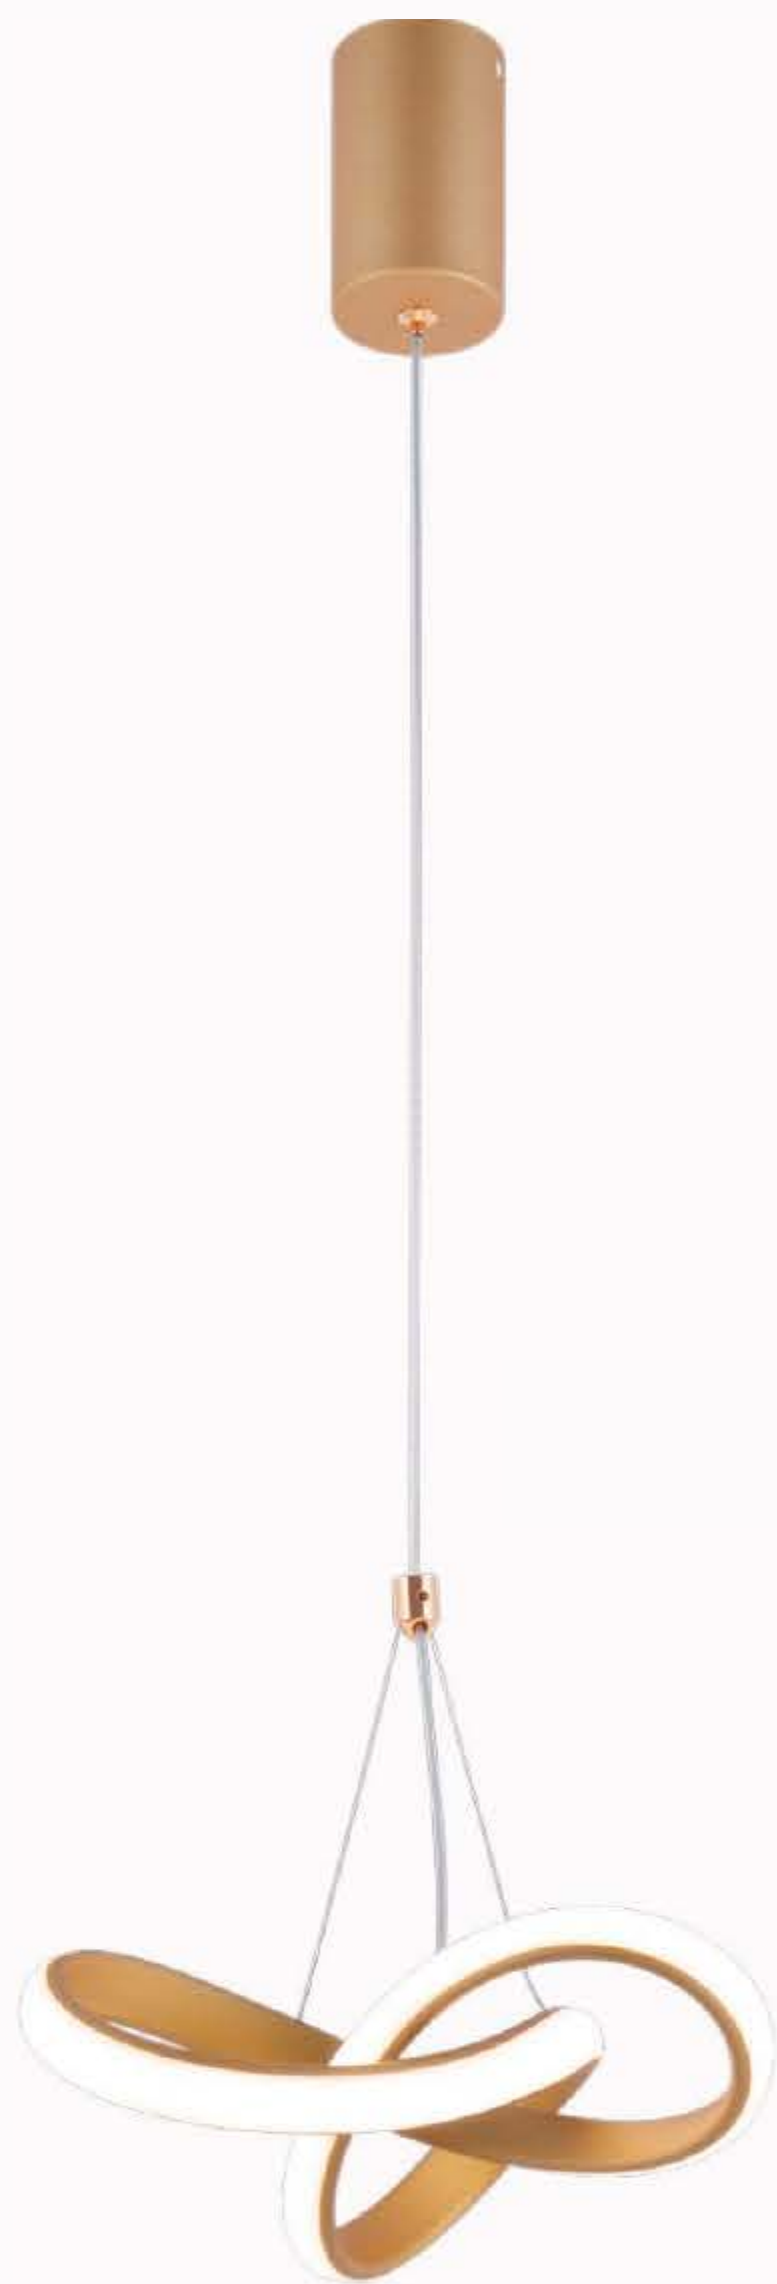

The logo for SINDORA ILUMINAÇÃO features the word "SINDORA" in a large, bold, sans-serif font. The letter "N" is enclosed within a square frame. Below "SINDORA", the word "ILUMINAÇÃO" is written in a smaller, spaced-out, sans-serif font. The background of the top half of the page is a solid orange color with several thin, vertical white lines and three horizontal white rings, resembling a modern lighting fixture.

DCD03183

DCD03205

DCD03206

DCD03207

DCD03217

DCD03218

DCD03219

DCD03220