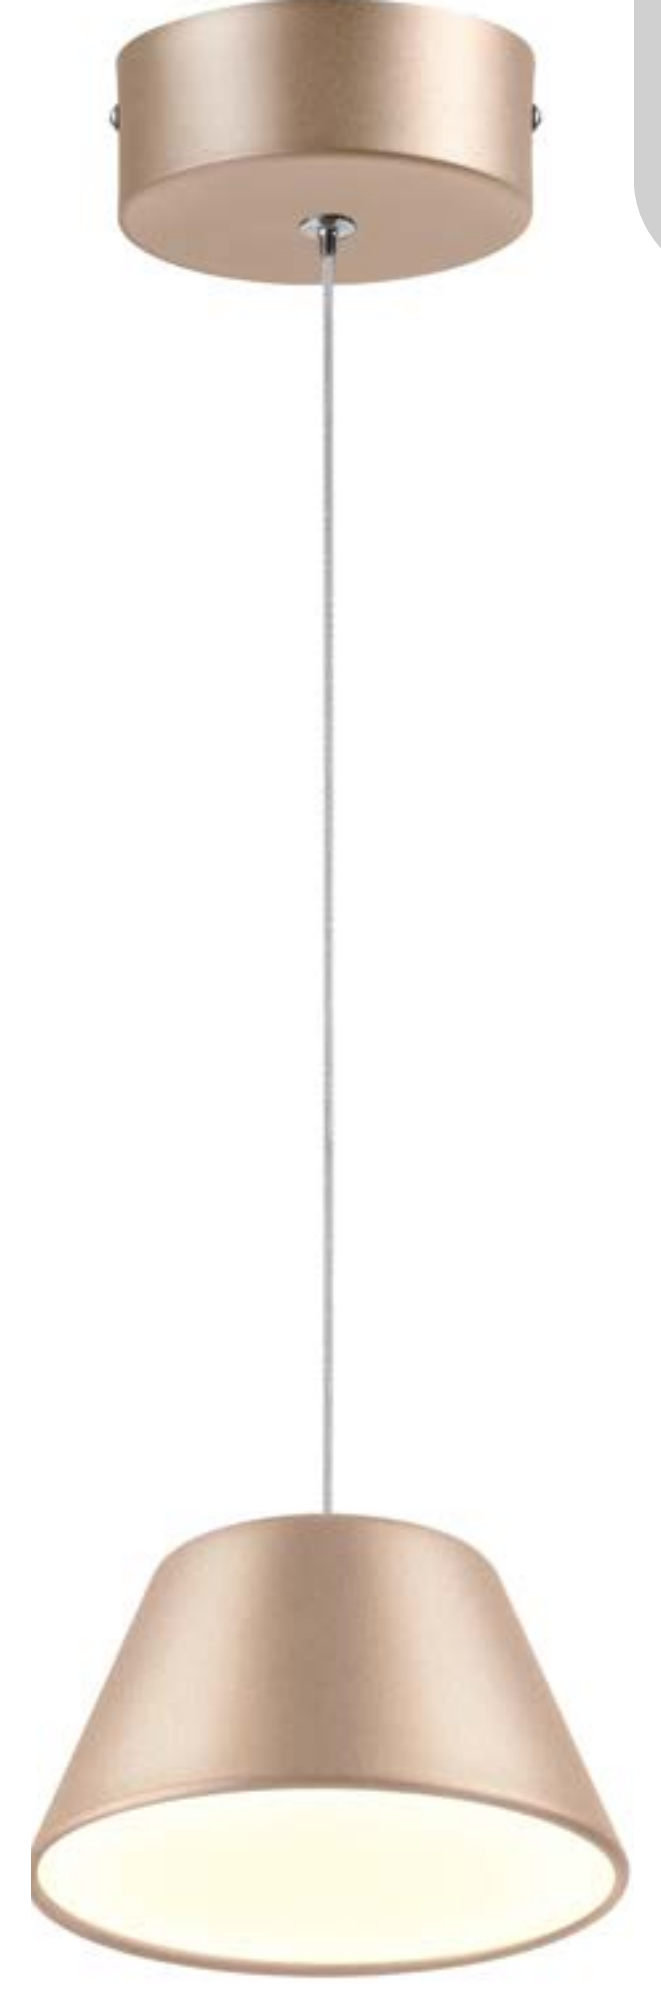

The logo for SINDORA ILUMINAÇÃO features the word "SINDORA" in a large, bold, sans-serif font. The letter "N" is enclosed within a square frame. Below "SINDORA", the word "ILUMINAÇÃO" is written in a smaller, spaced-out, sans-serif font. The background of the top half of the page is a solid orange color with several thin, vertical white lines and three horizontal white rings, resembling a modern lighting fixture.

DCD01826

DCD01827

DCD01828

DCD01829

DCD01830

DCX02881

DCX02882

DCX02883